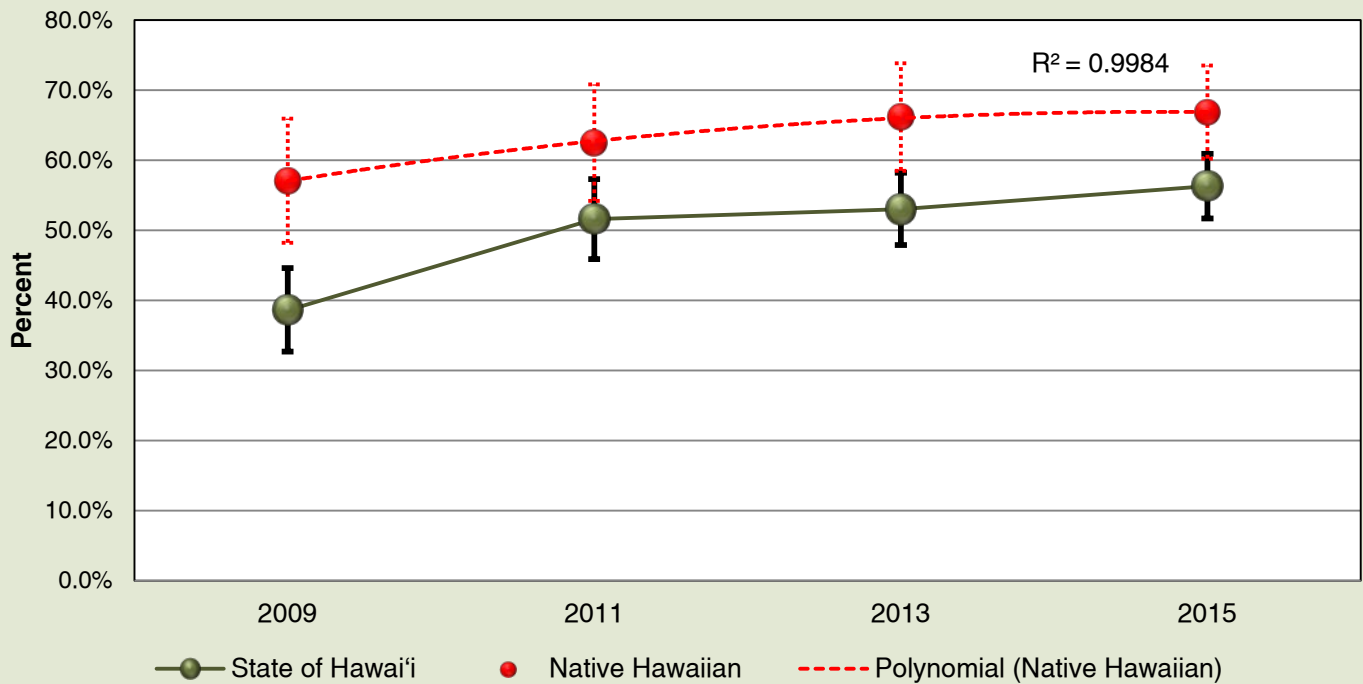

‘Ōpio 3D8: Native Hawaiian Public High School Students Describe Grades in the past 12 months as mostly A's and B's in Hawai'i: 2009, 2011, 2013, 2015

‘Ōpio 3D8: Native Hawaiian Public High School Students Describe Grades in the past 12 months as mostly D's and F's in Hawai'i: 2009, 2011, 2013, 2015