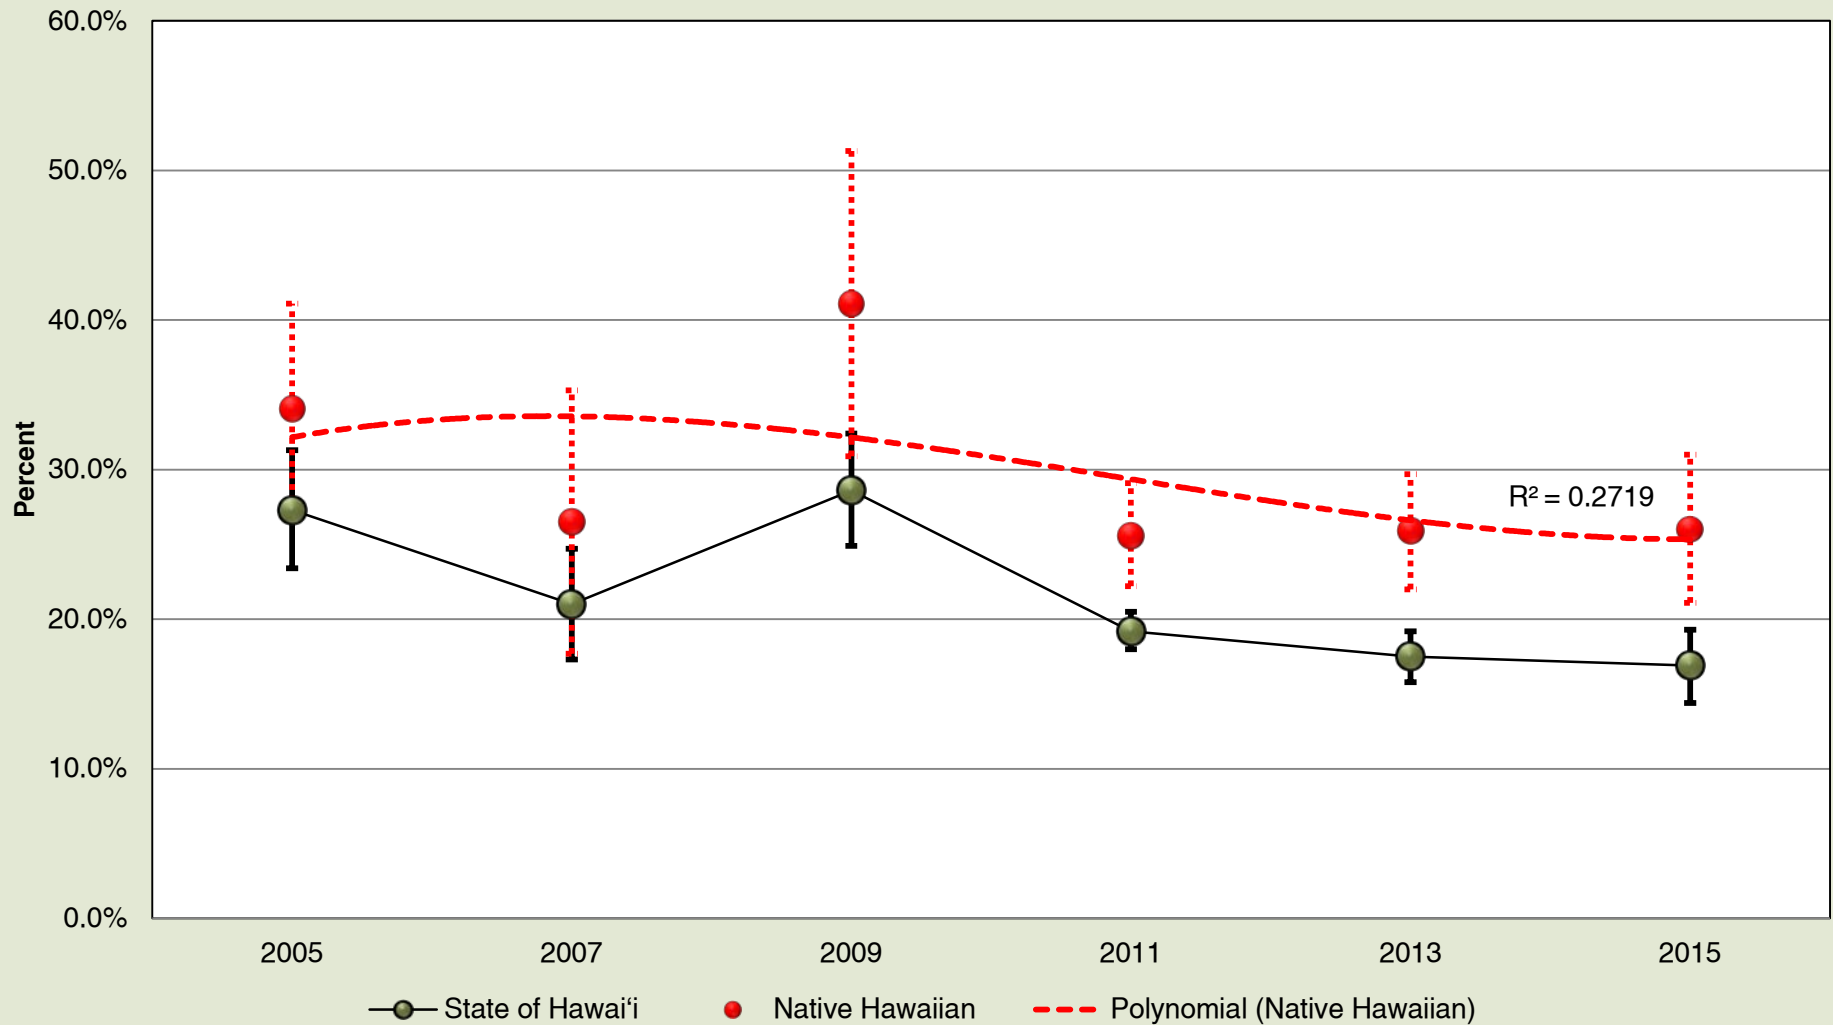

‘Ōpio 3B16: Native Hawaiian Public High School Students Alcohol Consumption (at least one drink before age 13) in Hawai‘i: 2005, 2007, 2009, 2011, 2013, 2015

Source: Hawai‘i State, Department of Health, Hawai‘i Health Data Warehouse, Youth Risk Behavioral Survey, Alcohol Consumption in Hawai‘i