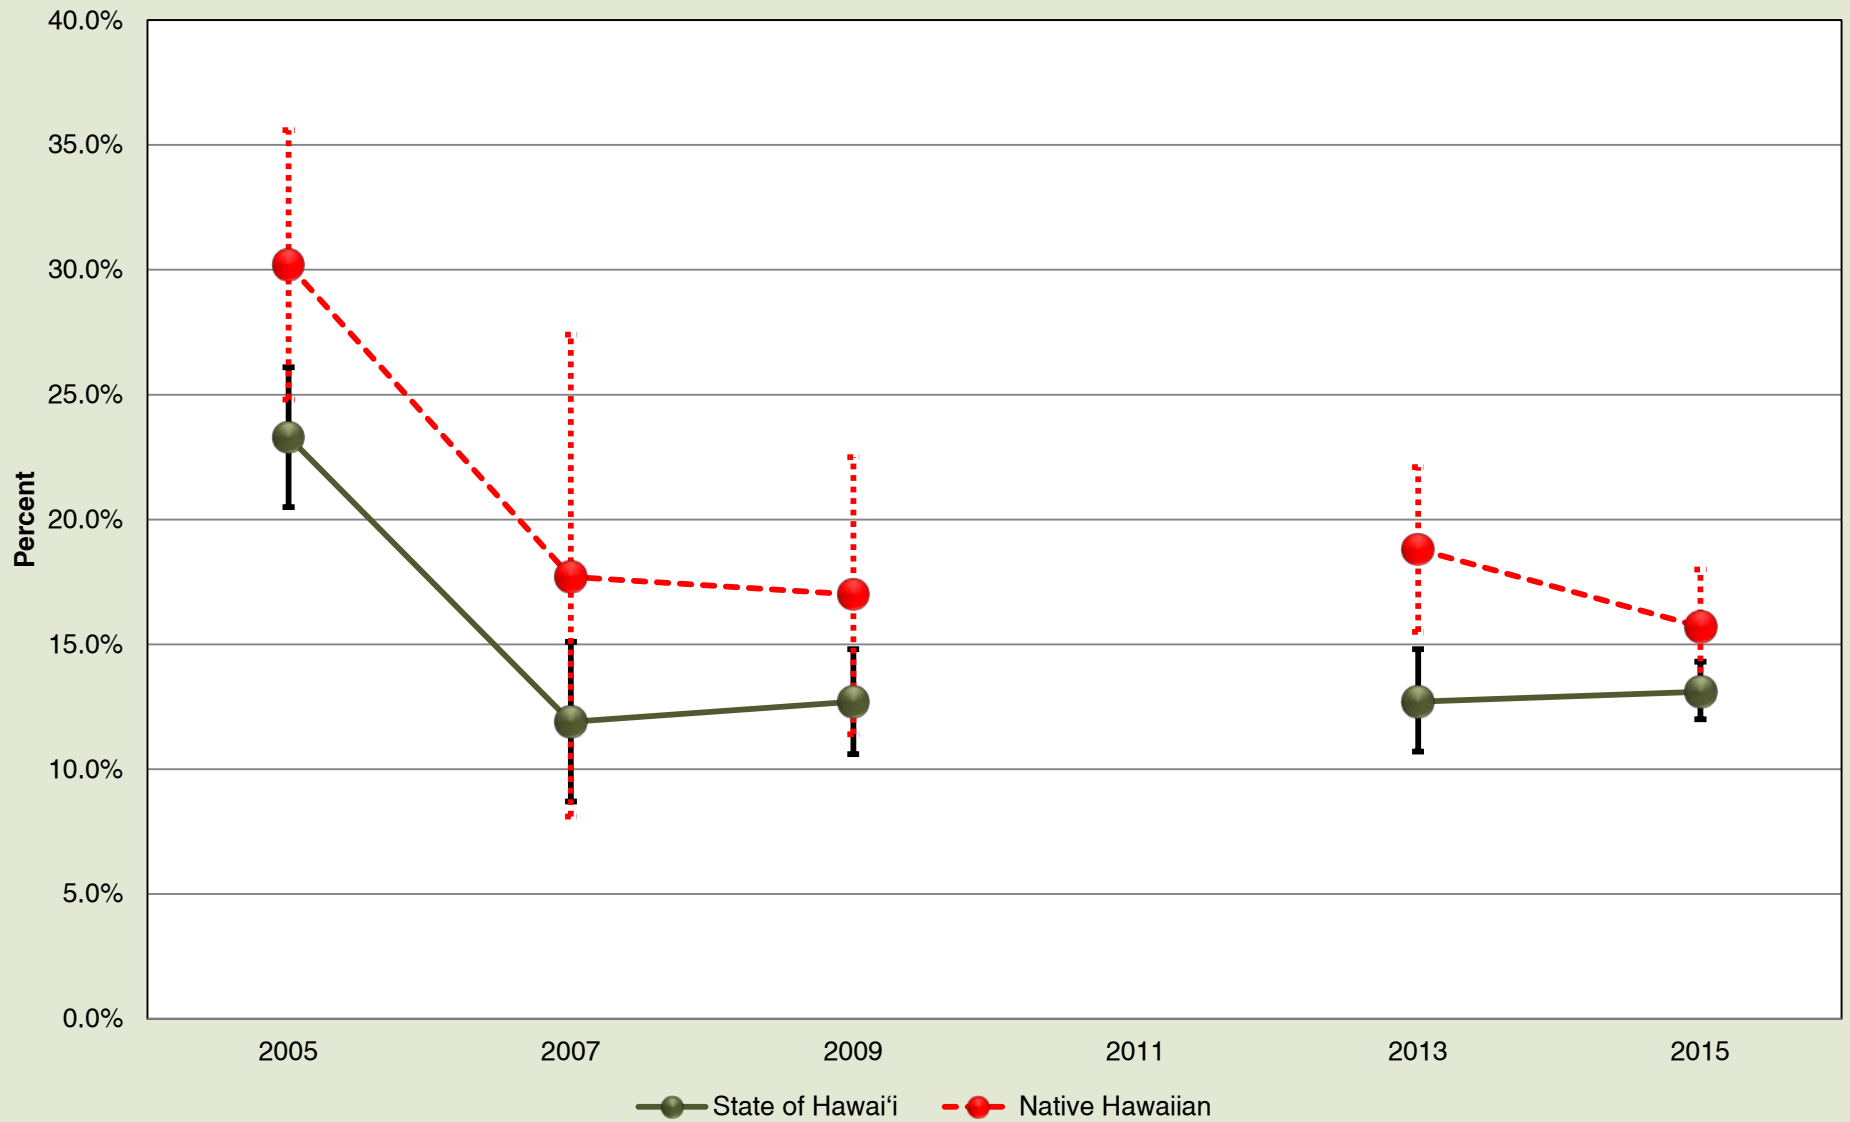

‘Ōpio 3A5: Native Hawaiian Public High School Students Currently Have Asthma in Hawai‘i: 2005, 2007, 2009, 2013, 2015

Source: Hawai‘i State, Department of Health, Office of Health Status Monitoring. Hawai‘i Health Data Warehouse. Lifetime and Current Asthma in Hawai‘i