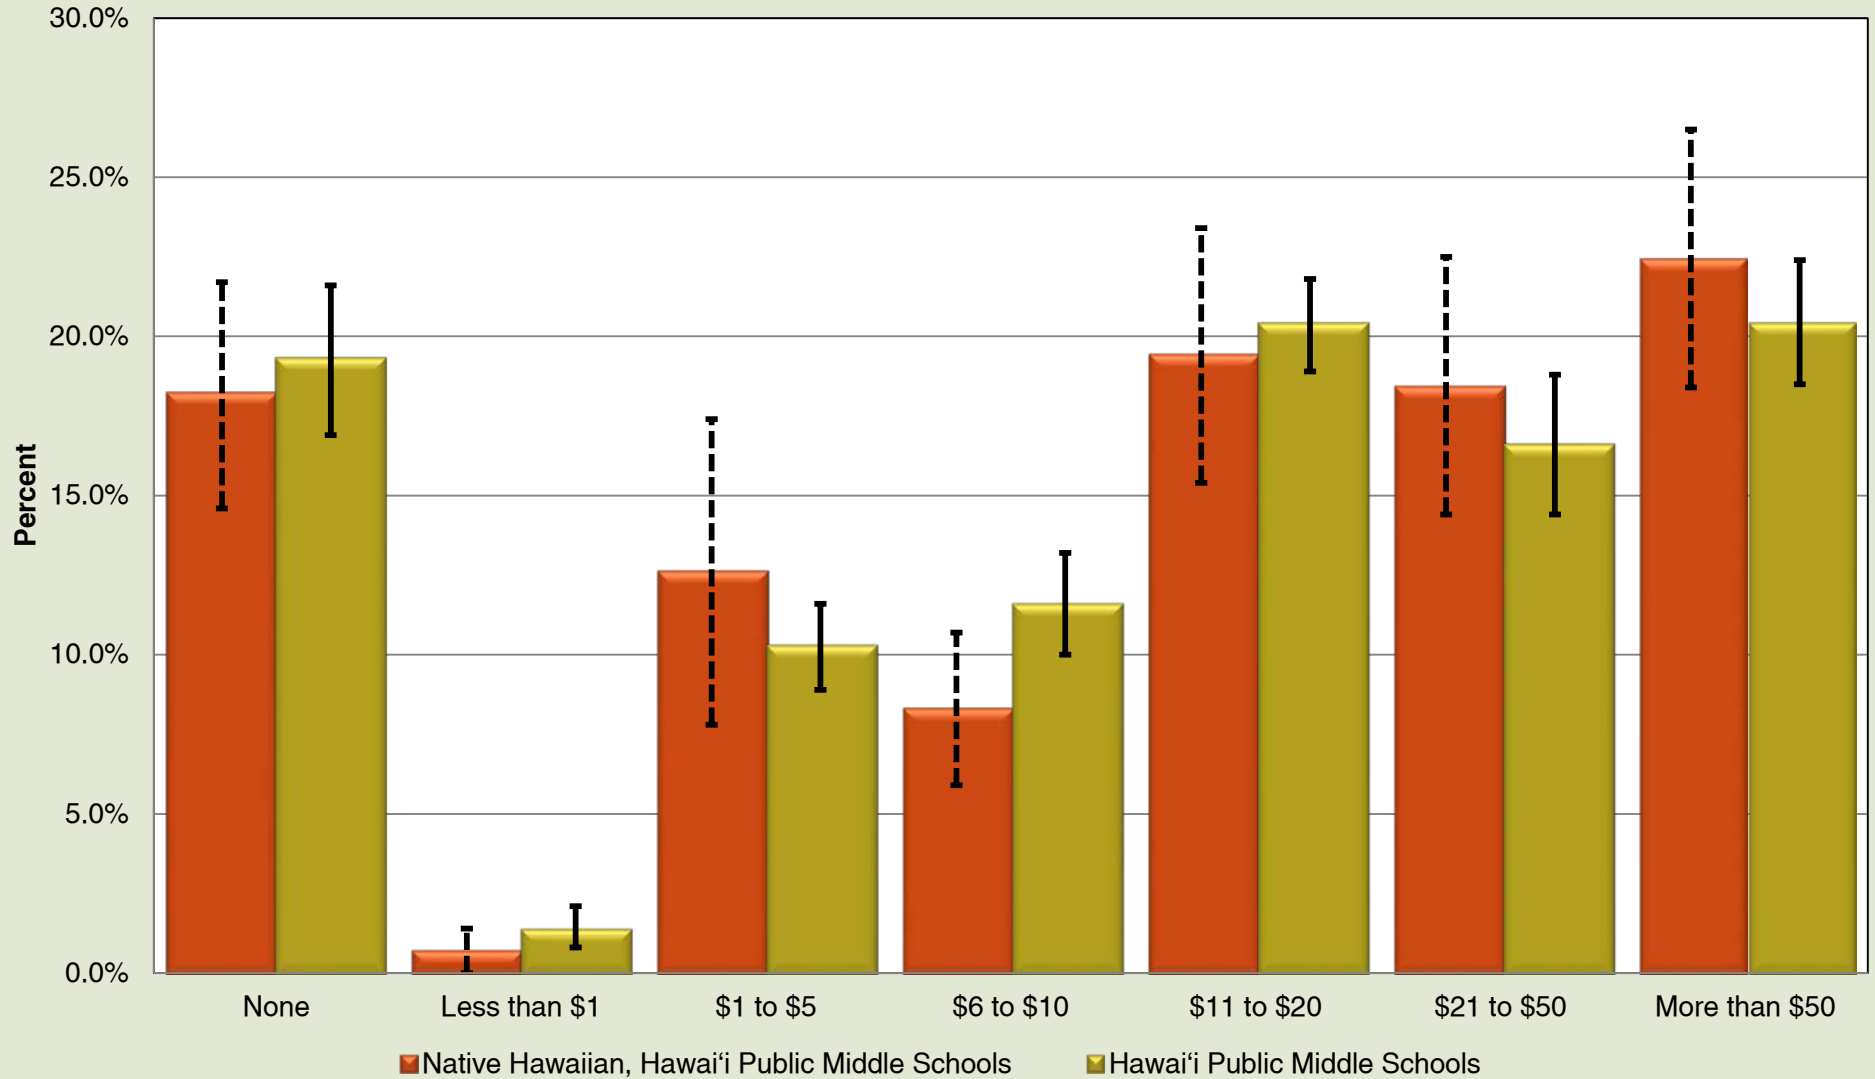

Keiki 2D5: Native Hawaiian Public Middle School Students Spending Money per Week in Hawai'i: 2015

Source: Hawai'i State, Department of Health, Hawai'i Health Data Warehouse, Youth Tobacco Survey, Average Amount of Spending Money per Week by School Type