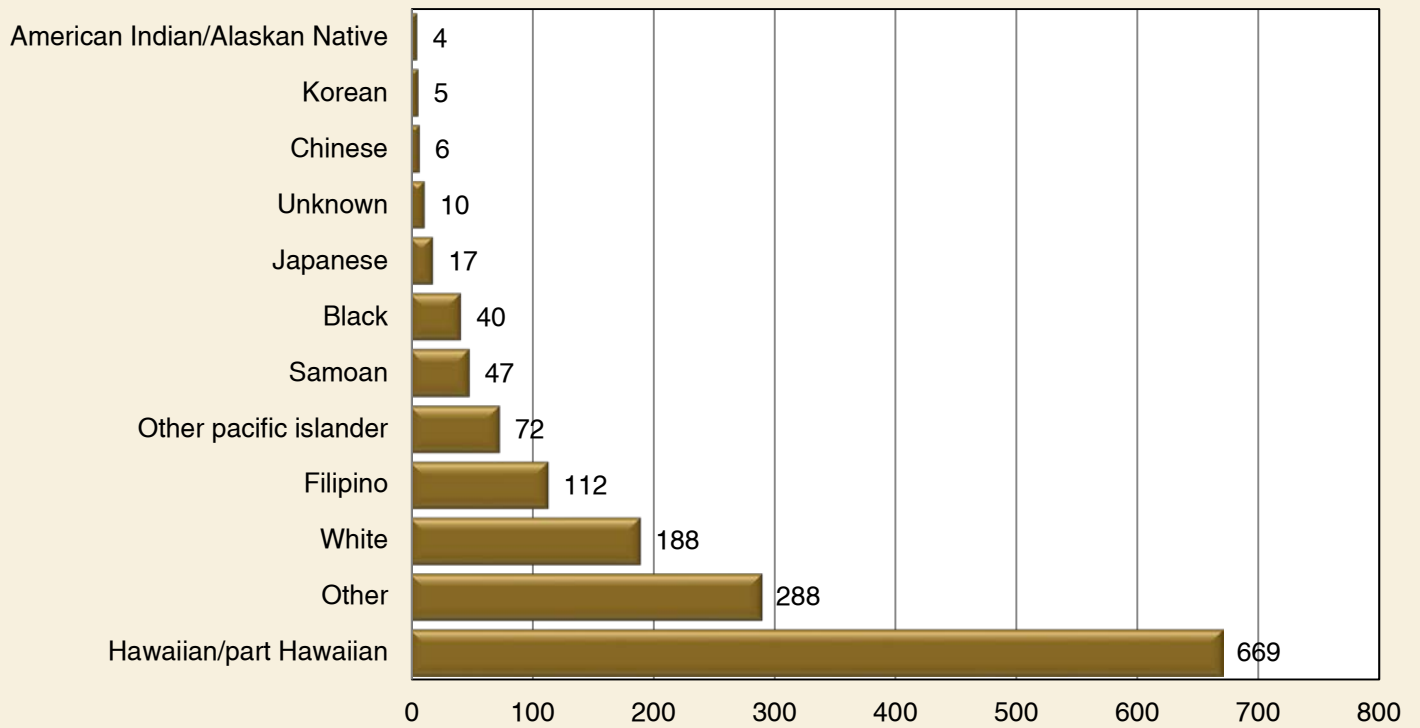

Keiki 2D4: Confirmed Cases of Child Abuse and Neglect in Hawai'i: SFY 2015

Keiki 2D4: Native Hawaiian Confirmed Cases of Child Abuse and Neglect in Hawai'i: SFY 2011-SFY 2015