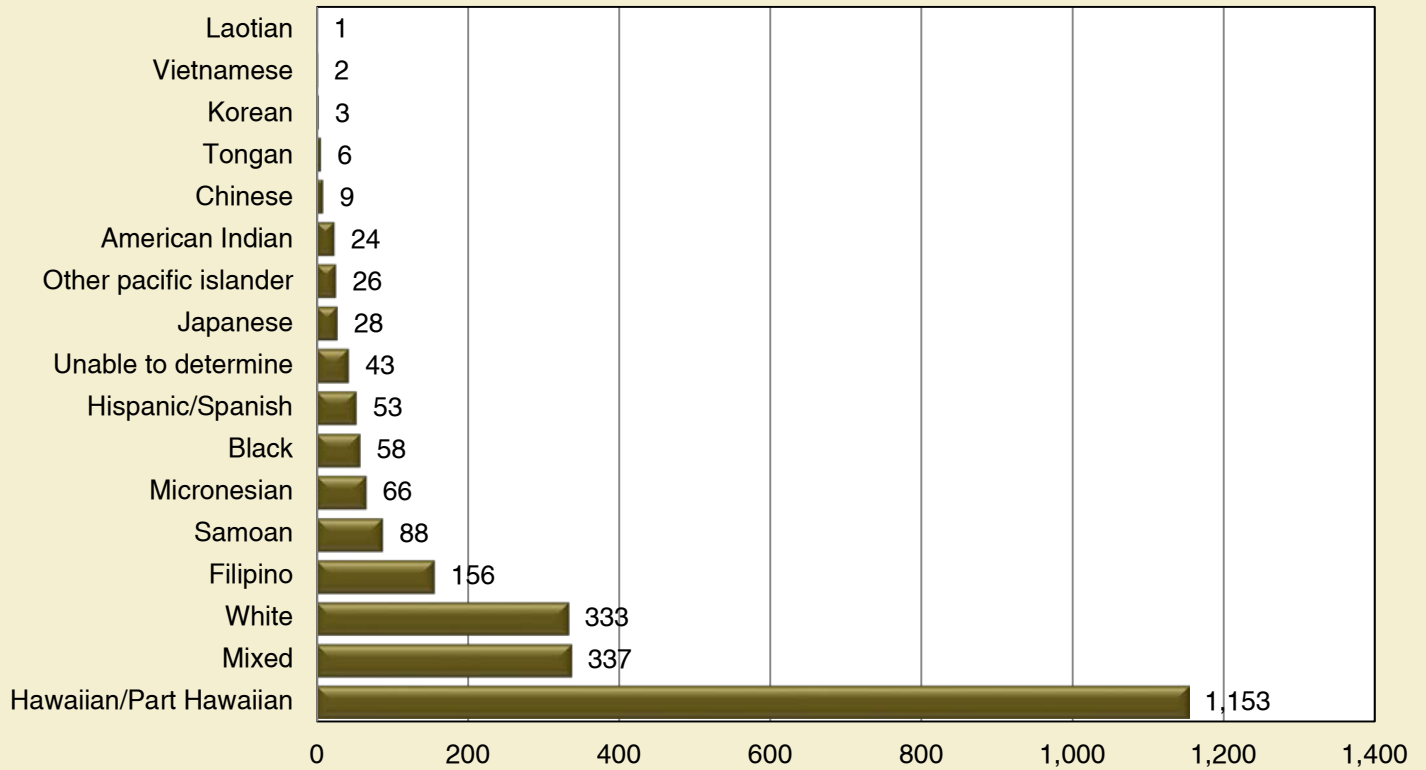

Keiki 2D3: Children in Foster Care in Hawai'i: SFY 2015

Keiki 2D3: Native Hawaiian Children in Foster Care in Hawai'i: SFY 2011-SFY 2015

Source: Hawai'i State, Department of Human Services, Audit, Quality Control & Research Office, DHS Databook.