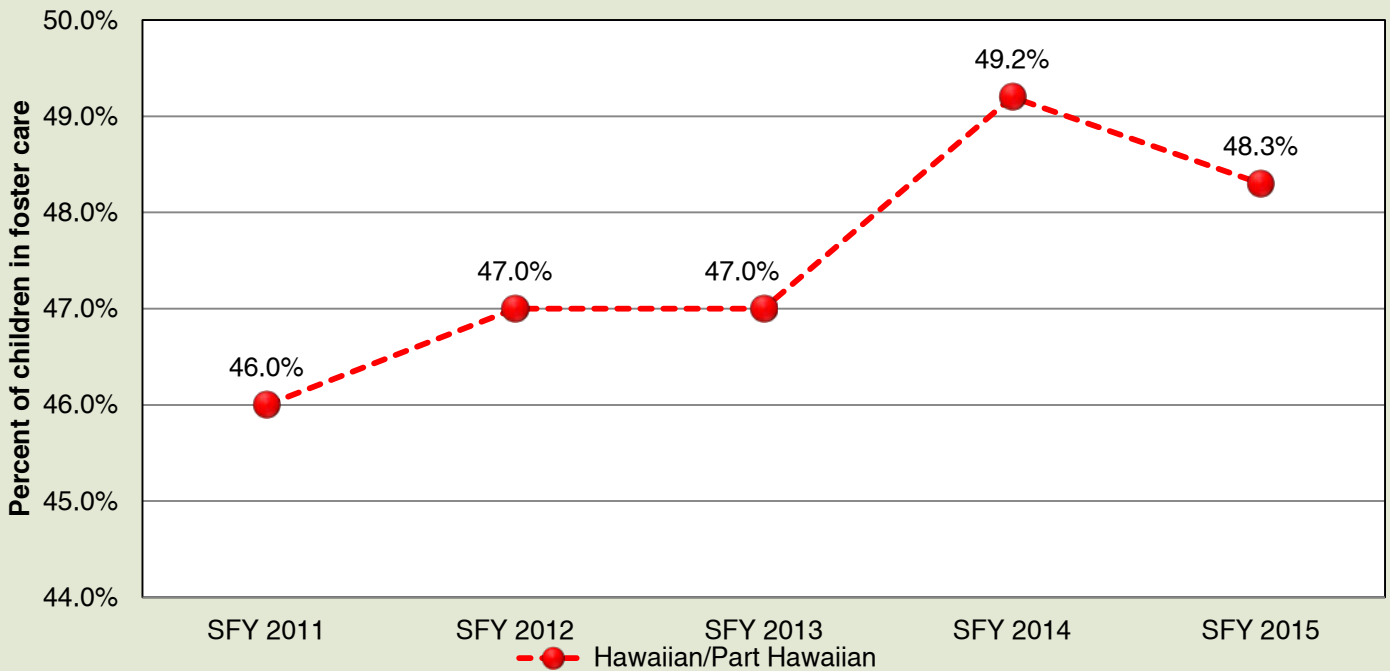

Keiki 2D3: Children in Foster Care in Hawai'i: SFY 2015

Keiki 2D3: Native Hawaiian Children in Foster Care in Hawai'i: SFY 2011-SFY 2015

Source: Hawai'i State, Department of Human Services, Audit, Quality Control & Research Office, DHS Databook.