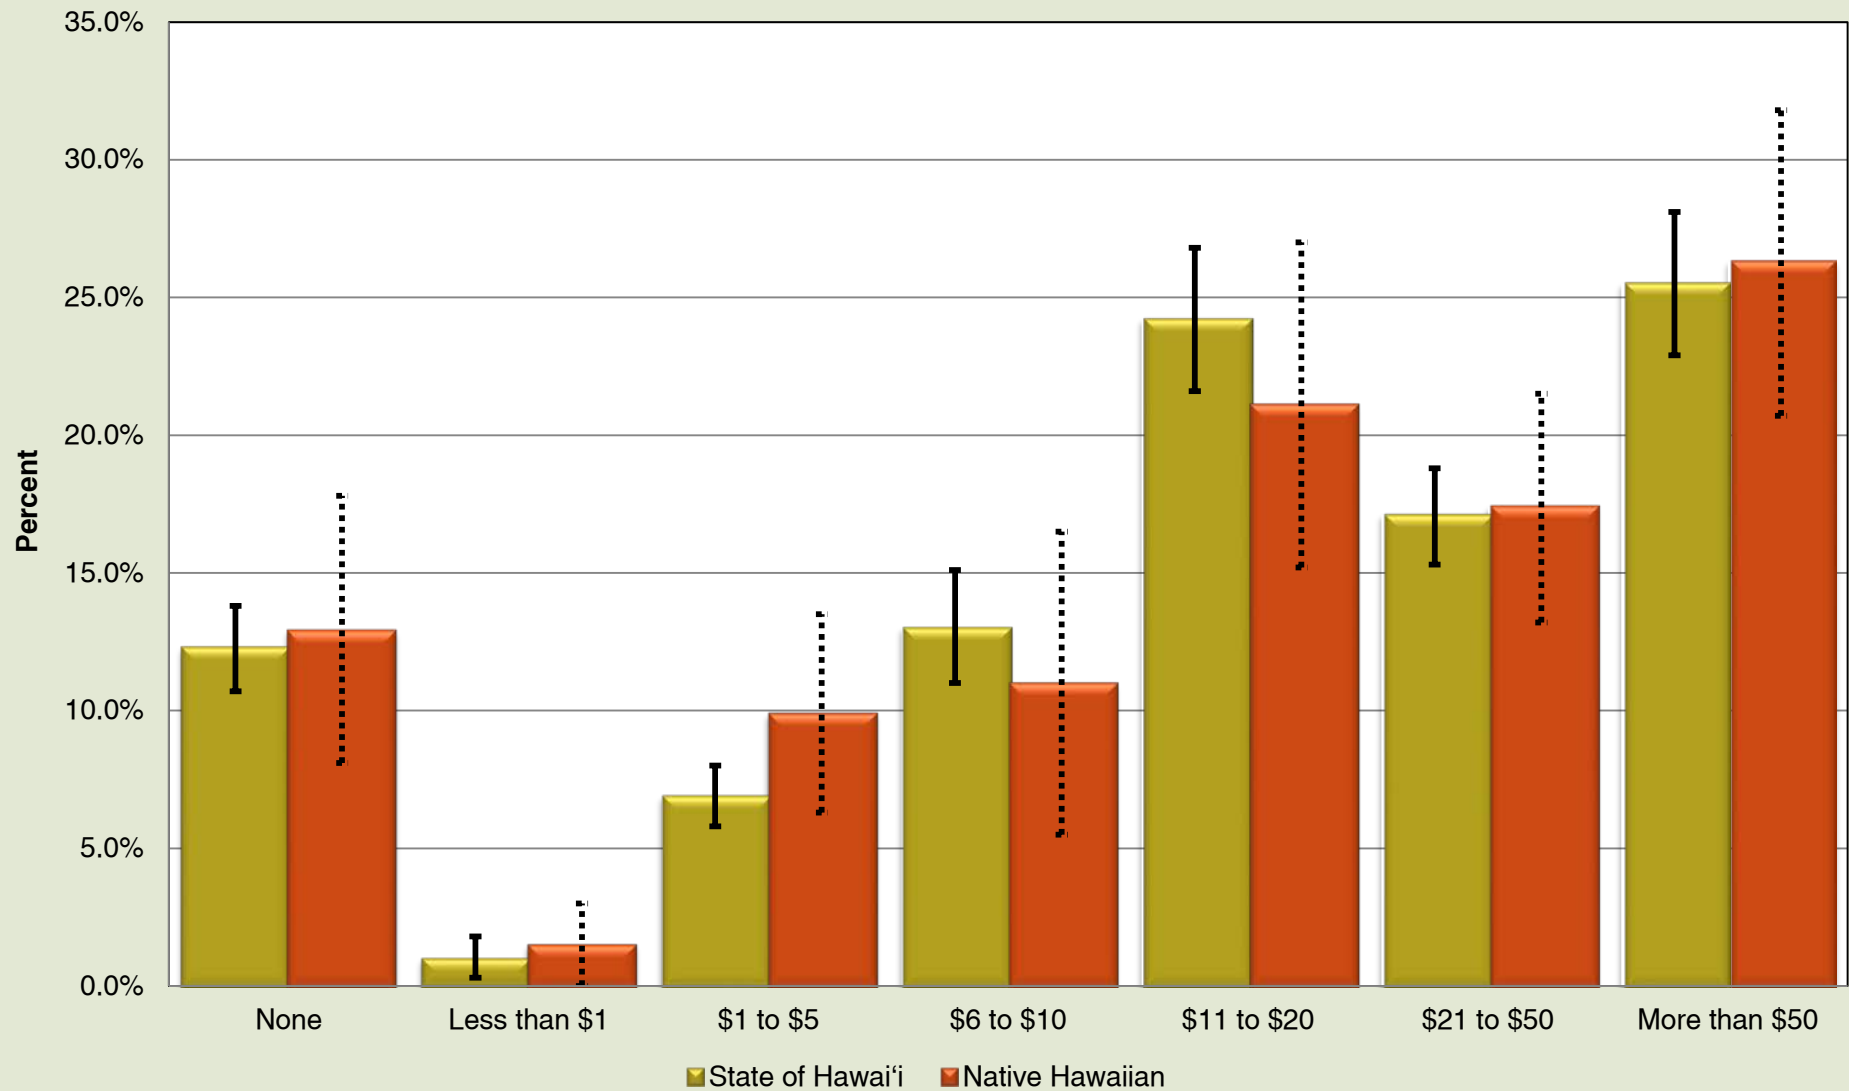

## ‘Ōpio 3D11: Native Hawaiian Public High School Students Spending Money per Week in Hawai‘i: 2015

**Source:** Hawai‘i State, Department of Health, Hawai‘i Health Data Warehouse, Youth Tobacco Survey, Average Amount of Spending Money per Week by School Type