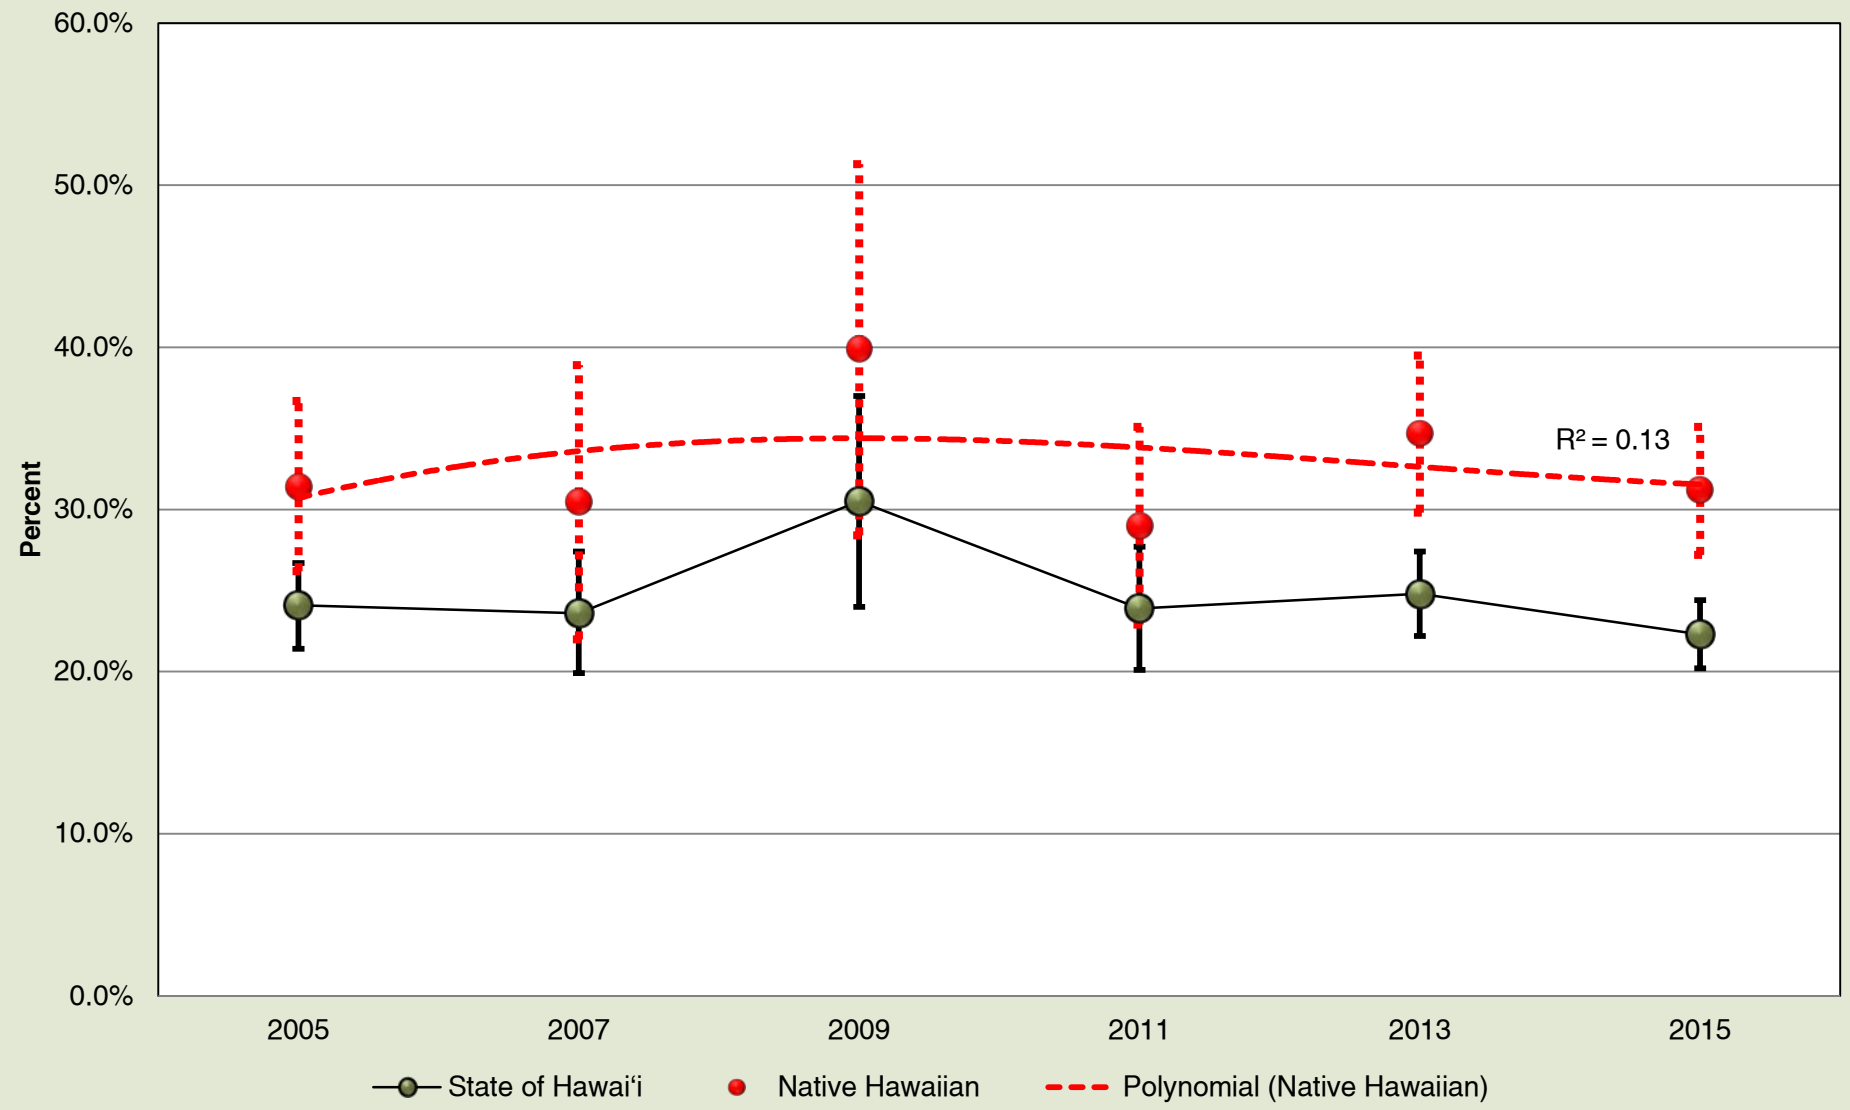

‘Ōpio 3B26: Native Hawaiian Public High School Students Sexual Intercourse (past 3 months) in Hawai‘i: 2005, 2007, 2009, 2011, 2013, 2015

Source: Hawai‘i State, Department of Health, Hawai‘i Health Data Warehouse, Youth Risk Behavioral Survey, Current Sexual Activity in Hawai‘i