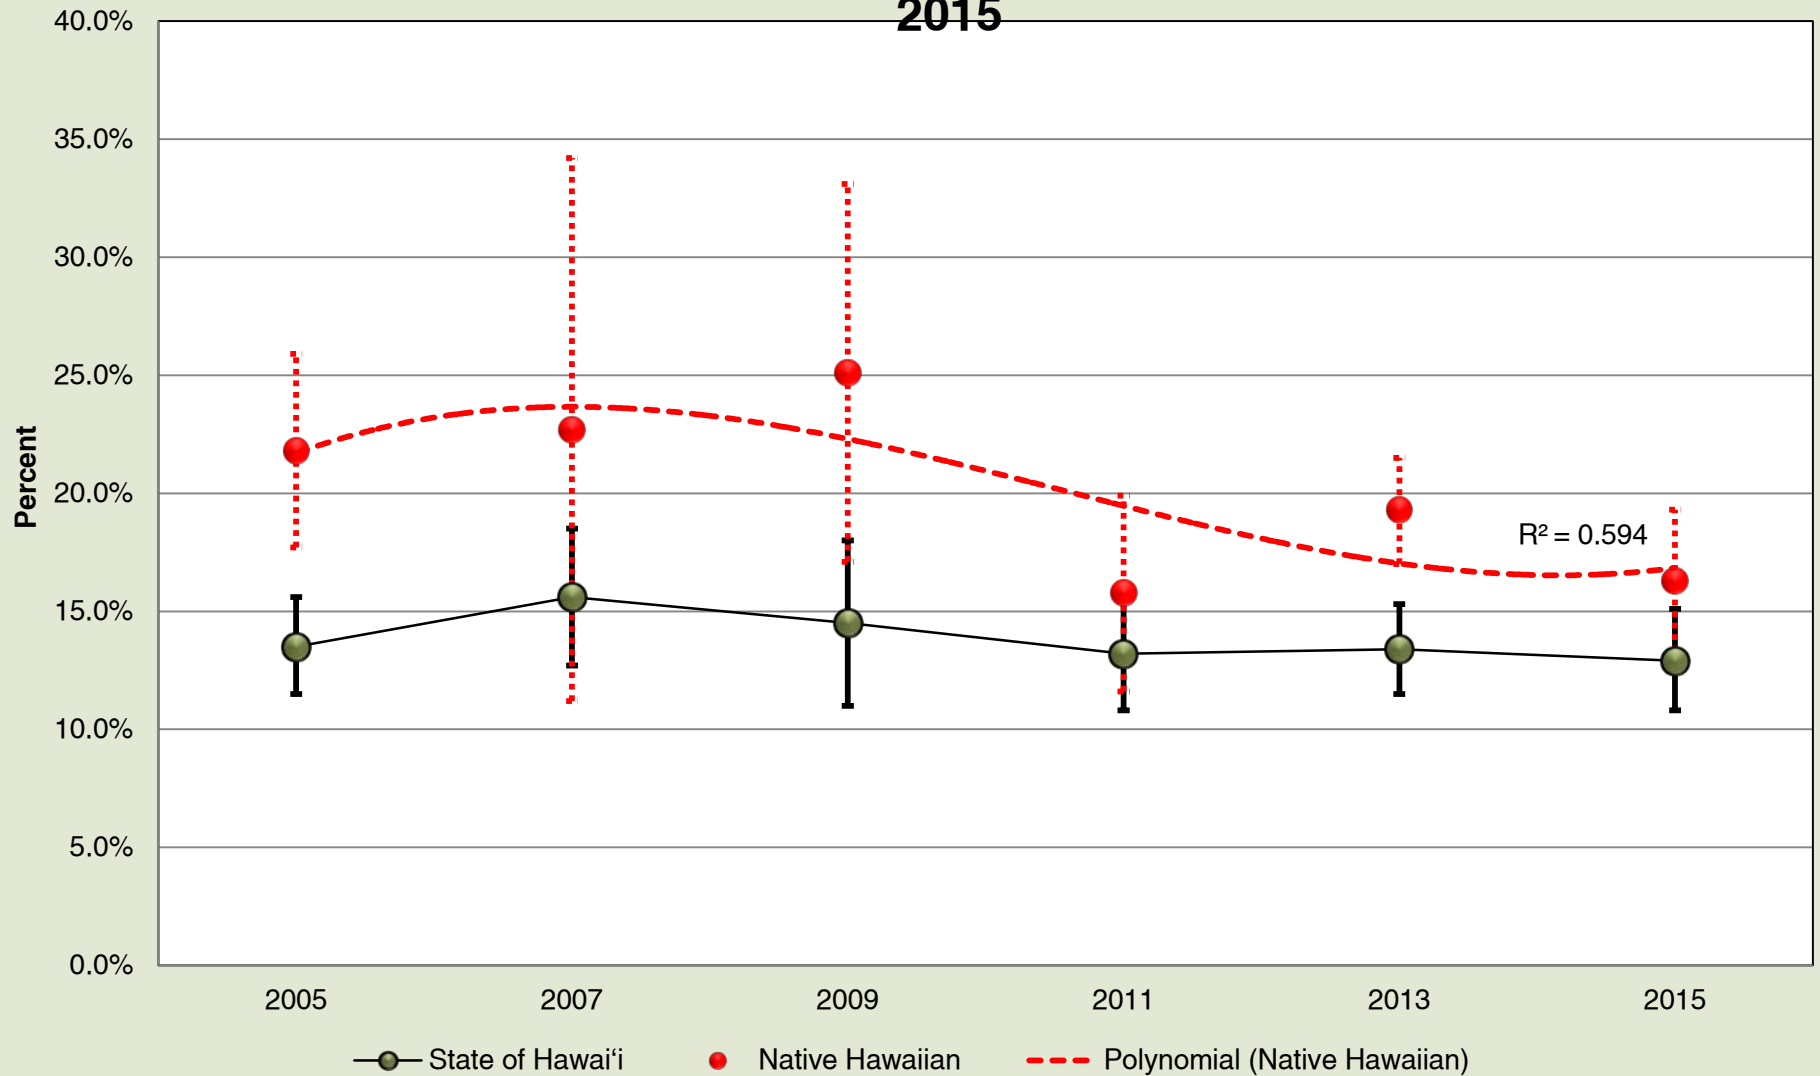

# 'Ōpio 3A2: Native Hawaiian Public High School Students - Obese (>=95 percentile BMI) in Hawai'i: 2005, 2007, 2009, 2011, 2013, 2015

**Source:** Hawai'i State, Department of Health, Hawai'i Health Data Warehouse, Youth Risk Behavioral Survey, Overweight & Obesity by School Type