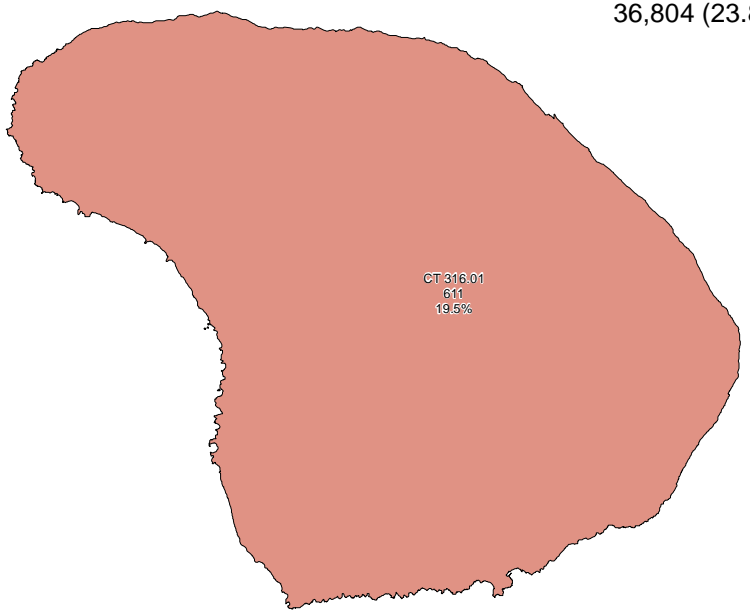

**Islands of Molokai and Lanai  
Native Hawaiian Population by Census Tracts: 2010  
(Race Alone or in Combination)**

State Hawaiian race alone or in combination population:  
289,970 (21.3%)  
Maui County Hawaiian race alone or in combination population:  
36,804 (23.8%)

This map was produced by the Office of Planning (OP) for planning purposes. It should not be used for boundary interpretations or other spatial analysis beyond the limitations of the data. Information regarding compilation dates and accuracy of the data presented can be obtained from OP.  
Map No.: 20110811-11-DK  
Map Date: 08/11/11  
Sources:  
U.S. Census Bureau, 2010.  
READ, DBEDT, 2011.