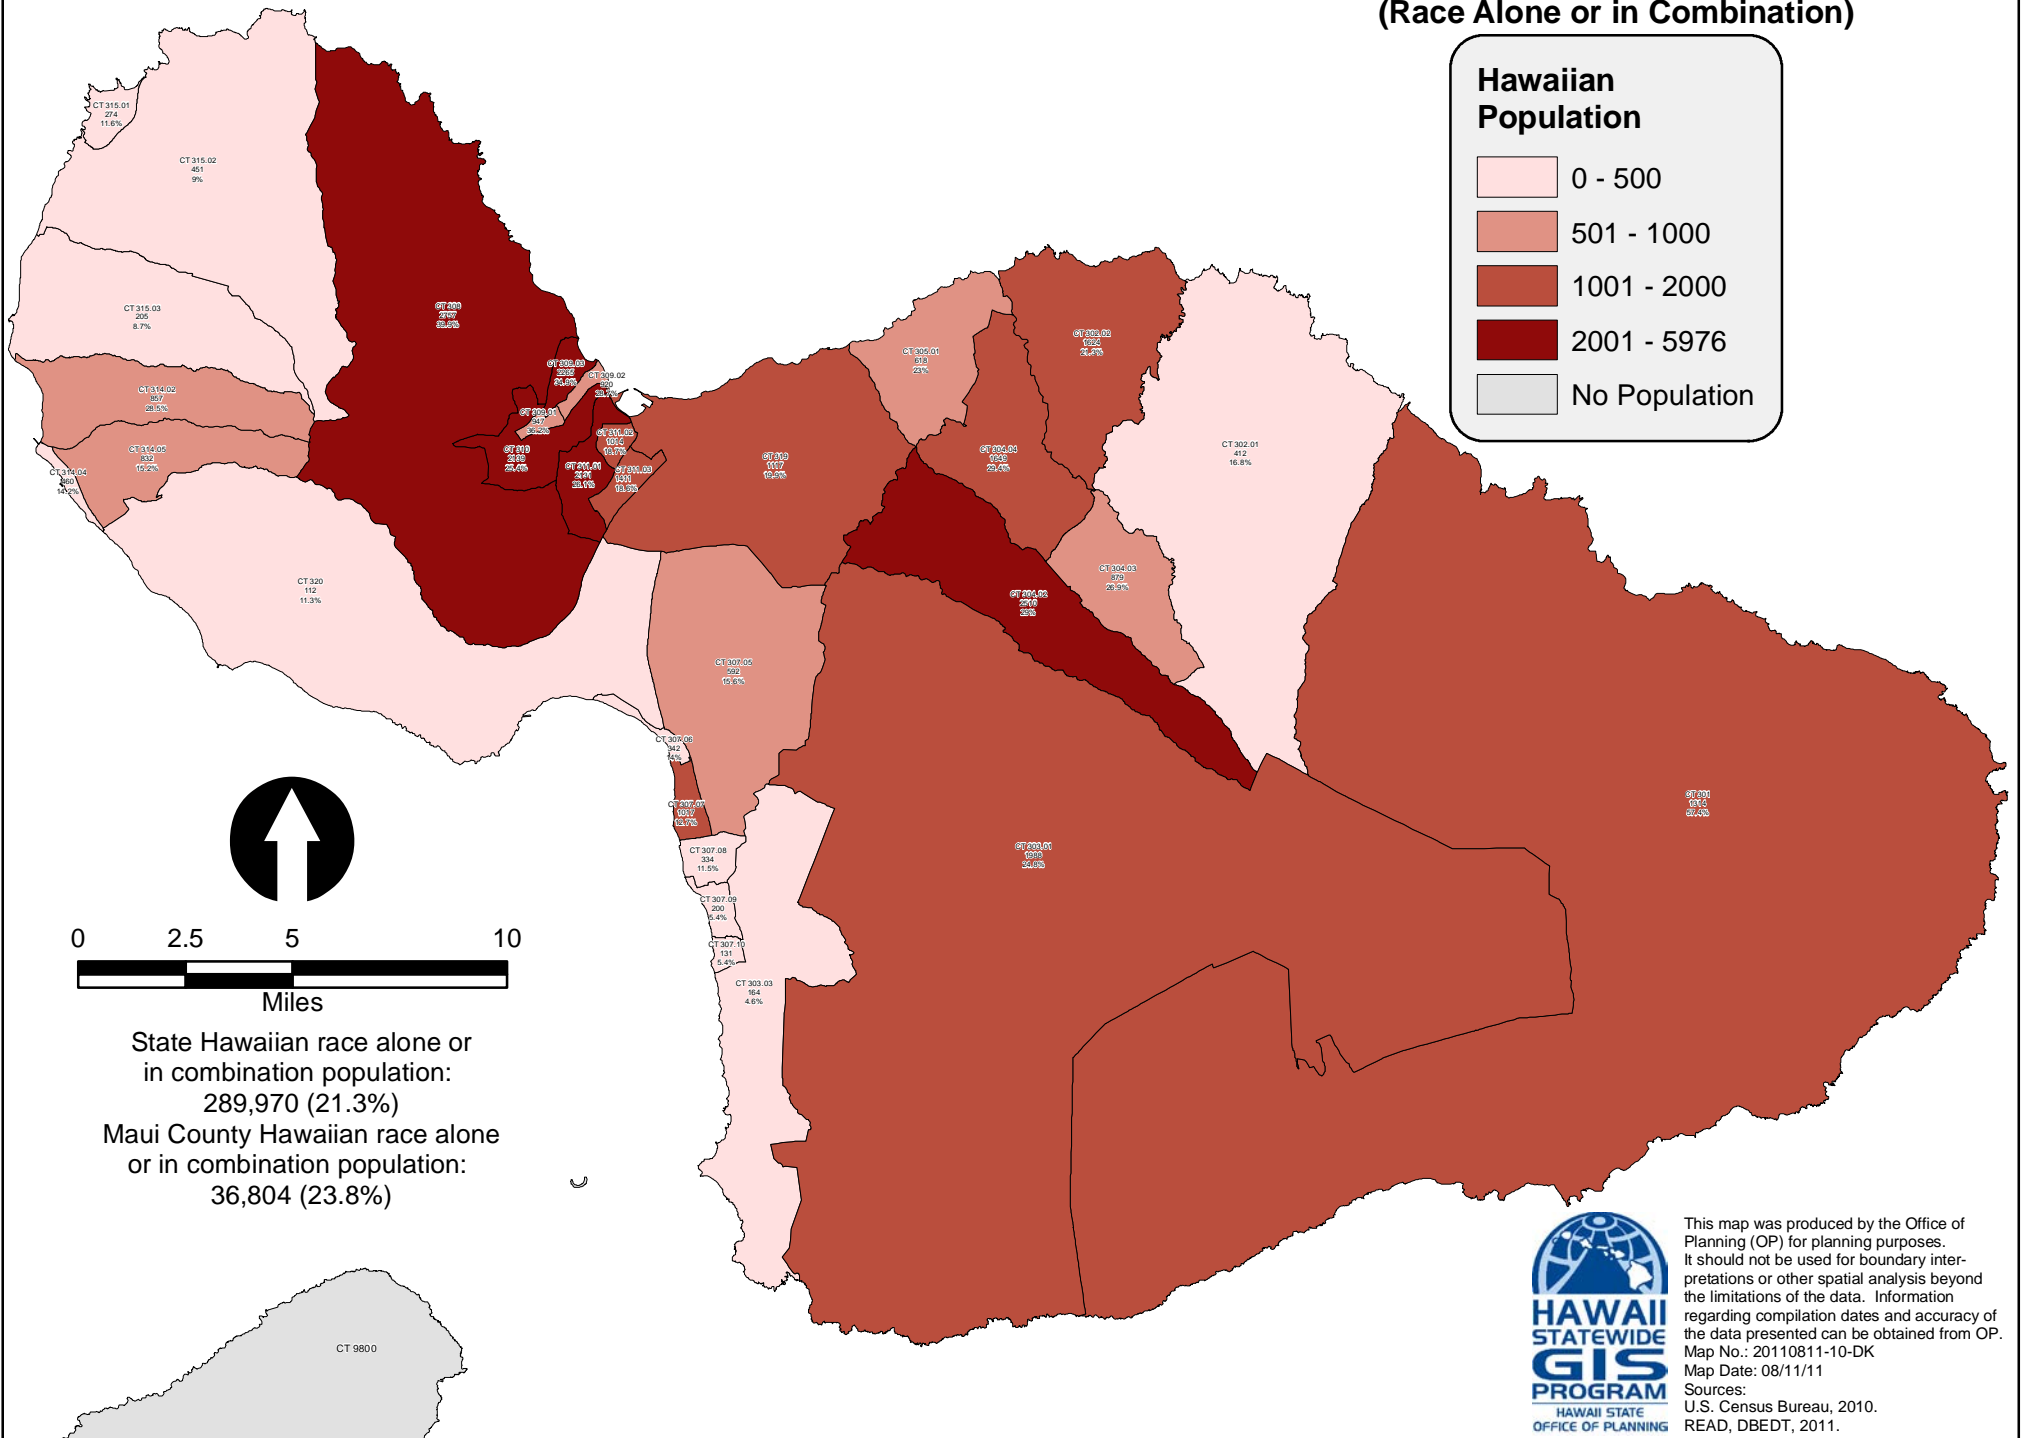

Island of Maui Native Hawaiian Population by Census Tracts: 2010 (Race Alone or in Combination)

State Hawaiian race alone or in combination population: 289,970 (21.3%)
 Maui County Hawaiian race alone or in combination population: 36,804 (23.8%)

This map was produced by the Office of Planning (OP) for planning purposes. It should not be used for boundary interpretations or other spatial analysis beyond the limitations of the data. Information regarding compilation dates and accuracy of the data presented can be obtained from OP.
 Map No.: 20110811-10-DK
 Map Date: 08/11/11
 Sources:
 U.S. Census Bureau, 2010.
 READ, DBEDT, 2011.