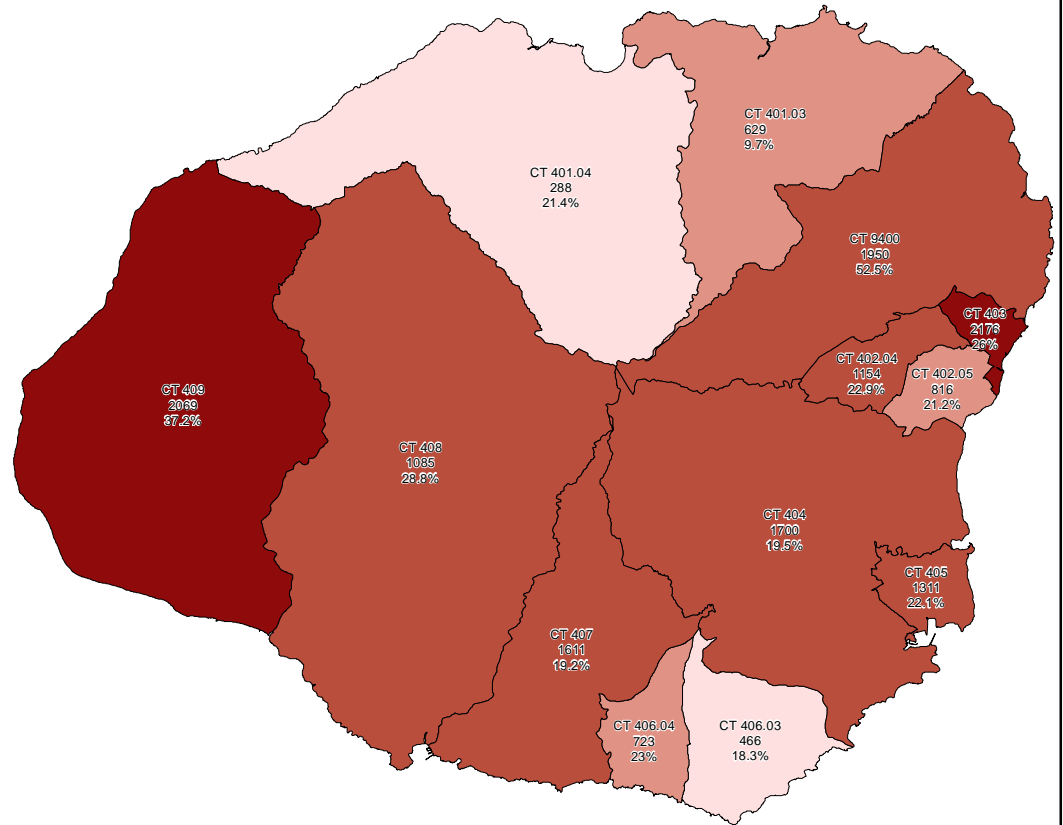

Islands of Kauai and Niihau Native Hawaiian Population by Census Tracts: 2010 (Race Alone or in Combination)

Hawaiian Population

This map was produced by the Office of Planning (OP) for planning purposes. It should not be used for boundary interpretations or other spatial analysis beyond the limitations of the data. Information regarding compilation dates and accuracy of the data presented can be obtained from OP.
Map No.: 20110811-09-DK
Map Date: 08/11/11
Sources:
U.S. Census Bureau, 2010.
READ, DBEDT, 2011.

State Hawaiian race alone or in combination population:
289,970 (21.3%)
Kauai County Hawaiian race alone or in combination population:
16,127 (24.0%)