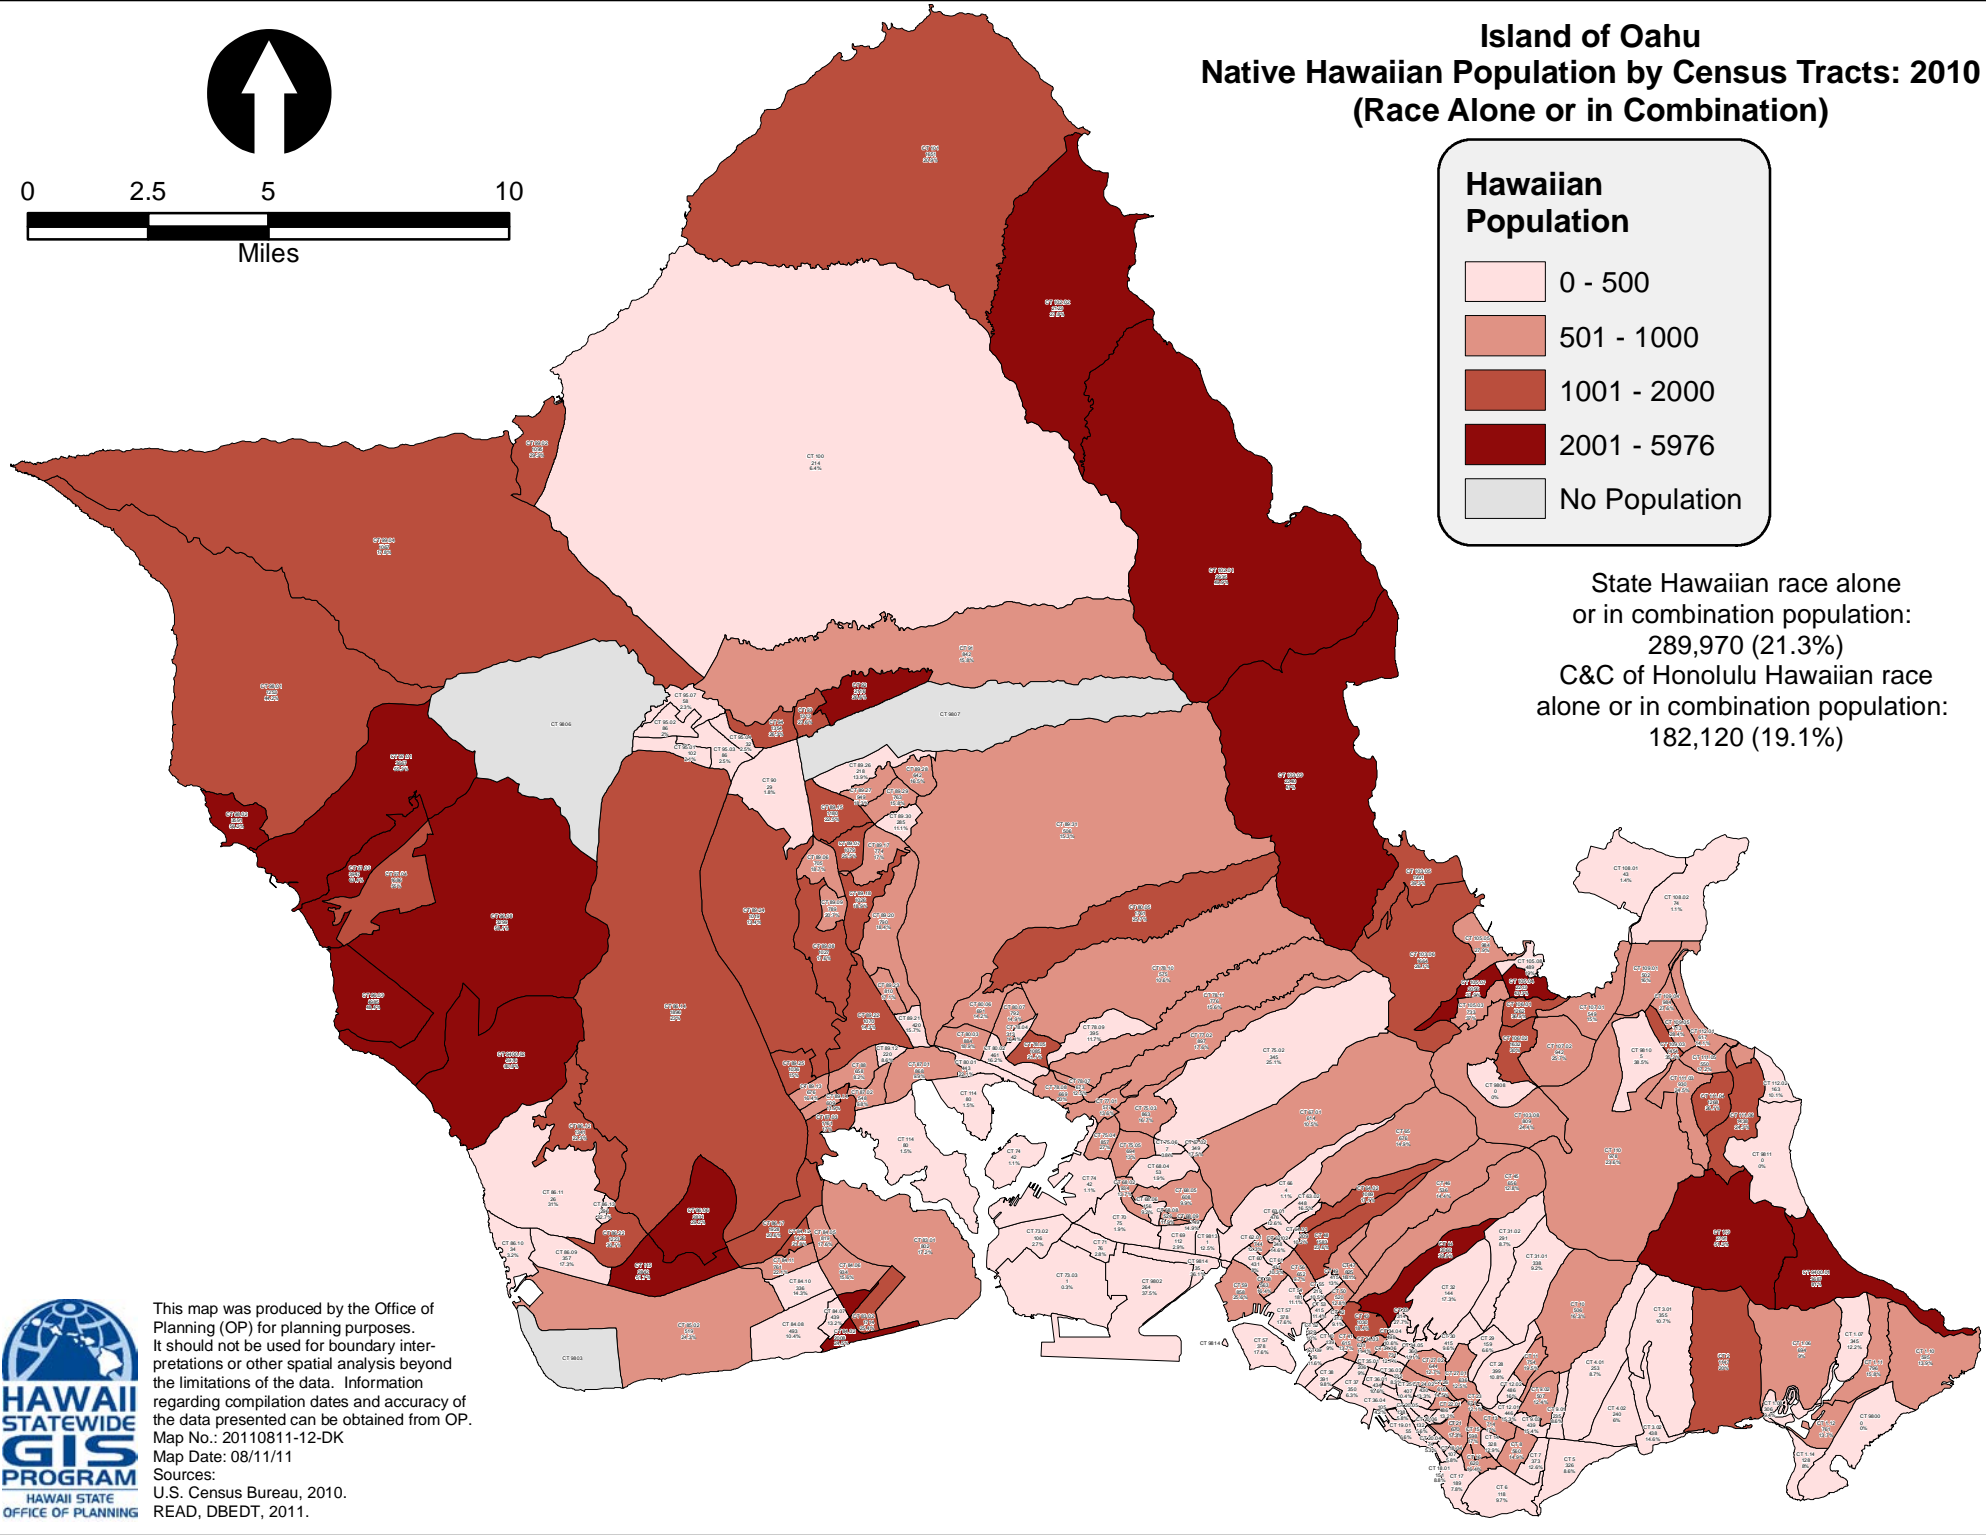

Island of Oahu Native Hawaiian Population by Census Tracts: 2010 (Race Alone or in Combination)

State Hawaiian race alone
or in combination population:
289,970 (21.3%)
C&C of Honolulu Hawaiian race
alone or in combination population:
182,120 (19.1%)

This map was produced by the Office of Planning (OP) for planning purposes. It should not be used for boundary interpretations or other spatial analysis beyond the limitations of the data. Information regarding compilation dates and accuracy of the data presented can be obtained from OP. Map No.: 20110811-12-DK Map Date: 08/11/11 Sources: U.S. Census Bureau, 2010. READ, DBEDT, 2011.