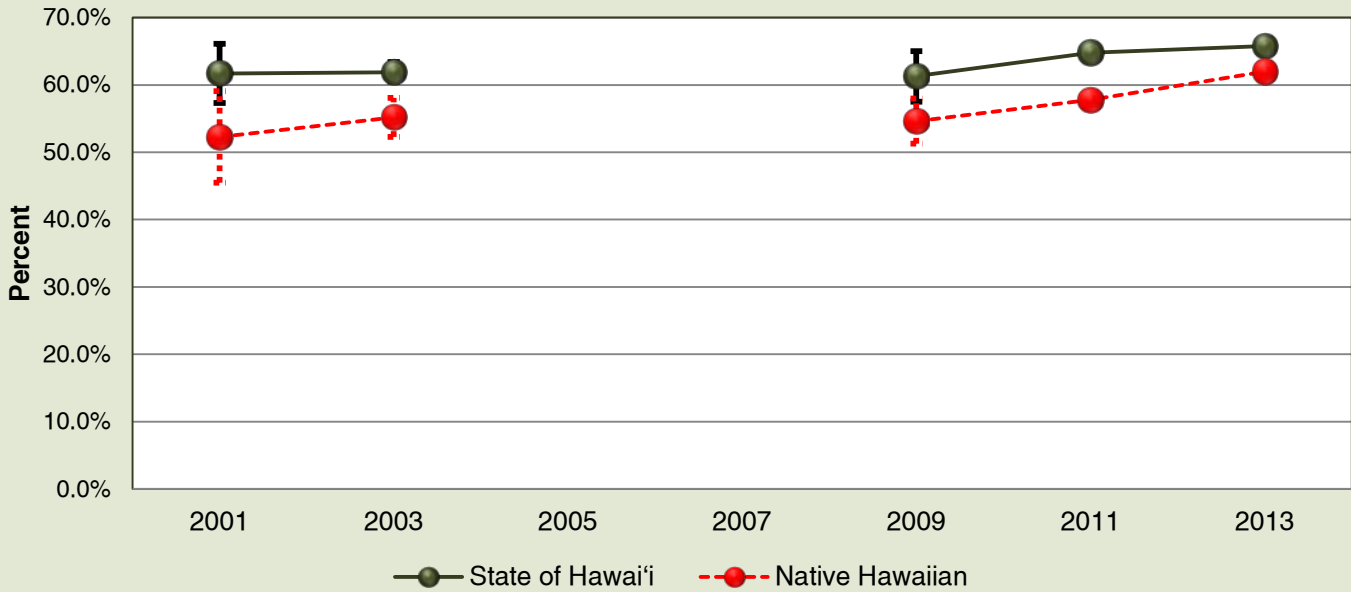

**Keiki 2D9: Native Hawaiian Public Middle School Students Describe their Grades in the past 12 months as mostly A's and B's in Hawai'i: 2001, 2003, 2009, 2011, 2013**

**Keiki 2D9: Native Hawaiian Public Middle School Students Describe their Grades in the past 12 months as mostly D's and F's in Hawai'i: 2001, 2003, 2009, 2011, 2013**