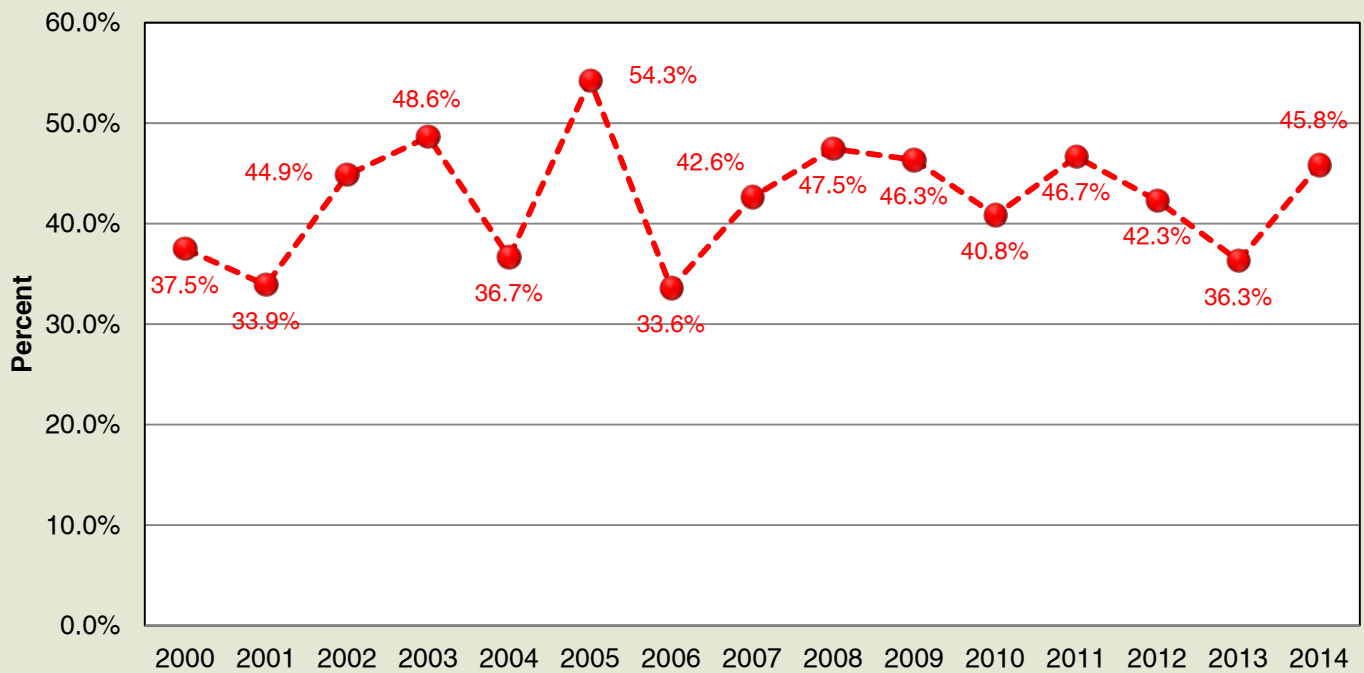

Keiki 2C1: Native Hawaiian Deaths 0-4 Years of Age in Hawai'i: 2000-2014

Keiki 2C1: Native Hawaiian Deaths 0-4 Years of Age in Hawai'i: 2000-2014