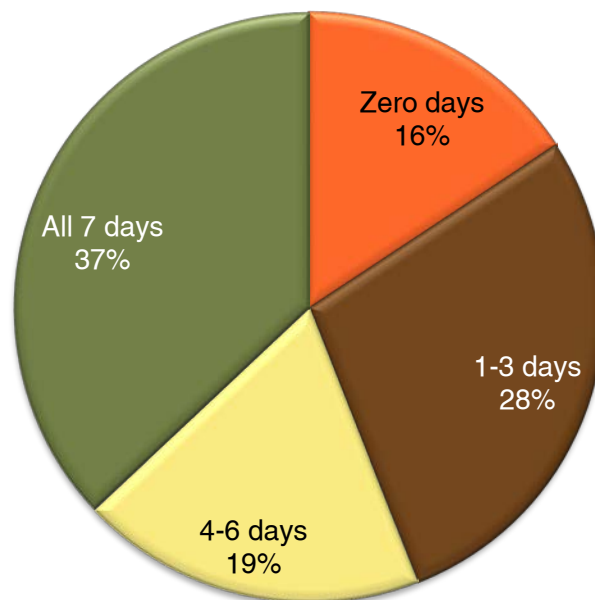

Keiki 2B2: Native Hawaiian Public Middle School Students Weekly Breakfast Consumption in Hawai'i: 2015

Keiki 2B2: Public Middle School Students Weekly Breakfast Consumption in Hawai'i: 2015