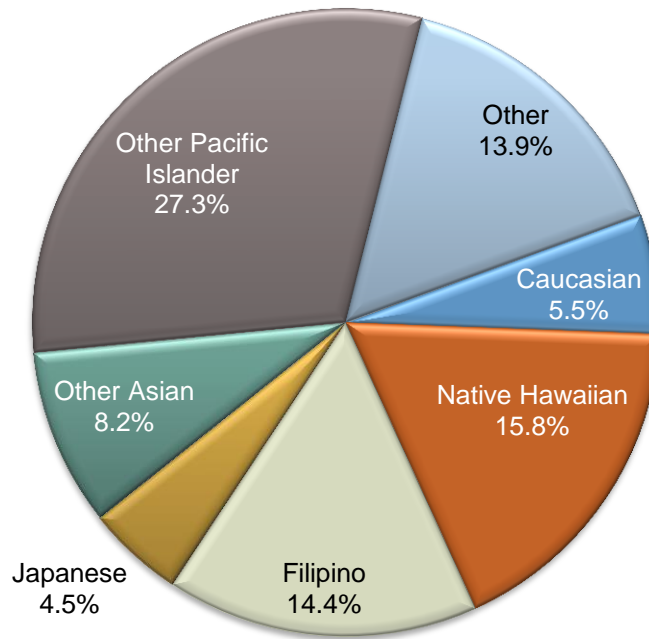

**Figure 7. 93a Obese ( $\geq 95$  Percentile BMI) in Hawai'i State Public High Schools: 2011**

**Figure 7. 93b Obese ( $\geq 95$  Percentile BMI) in Hawai'i State Public High Schools: 2005-2011**