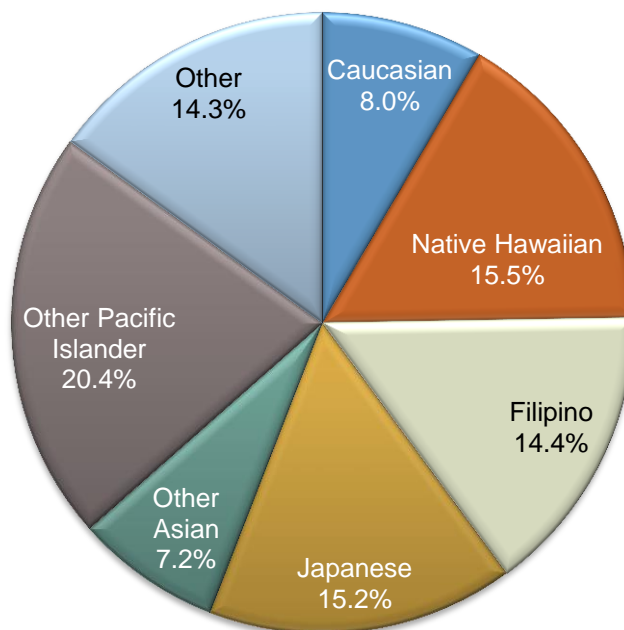

Figure 7. 92a Overweight (\geq 85 Percentile & $<$ 95 Percentile BMI) in Hawai'i State Public High Schools: 2011

Figure 7. 92b Overweight (\geq 85 Percentile & $<$ 95 Percentile BMI) in Hawai'i State Public High Schools: 2005-2011