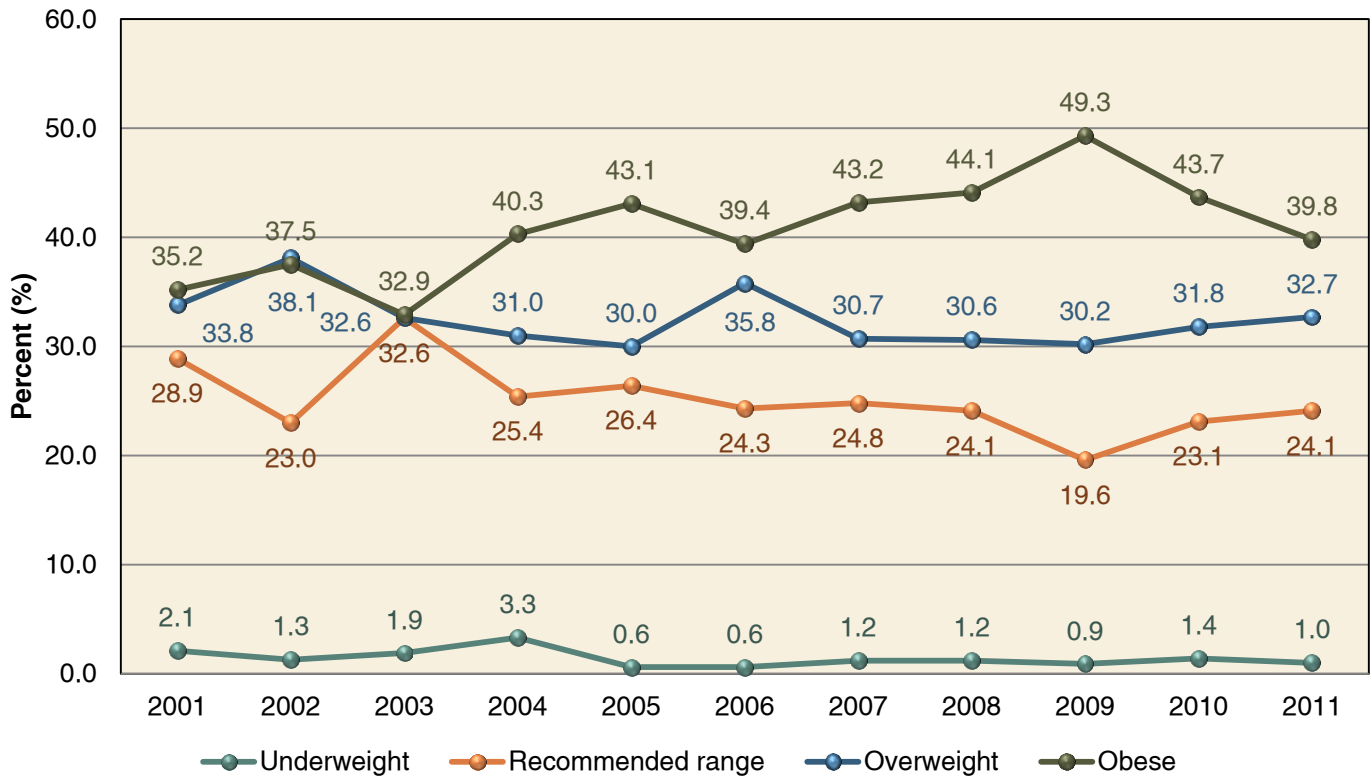

Figure 7.88a Body Weight Status of Native Hawaiian Adults in Hawai'i Based on Estimated BMI (Body Mass Index): 2001-2011

Figure 7.88b Body Weight Status of Native Hawaiian Adults in Hawai'i and State Based on Estimated BMI (Body Mass Index): 2011