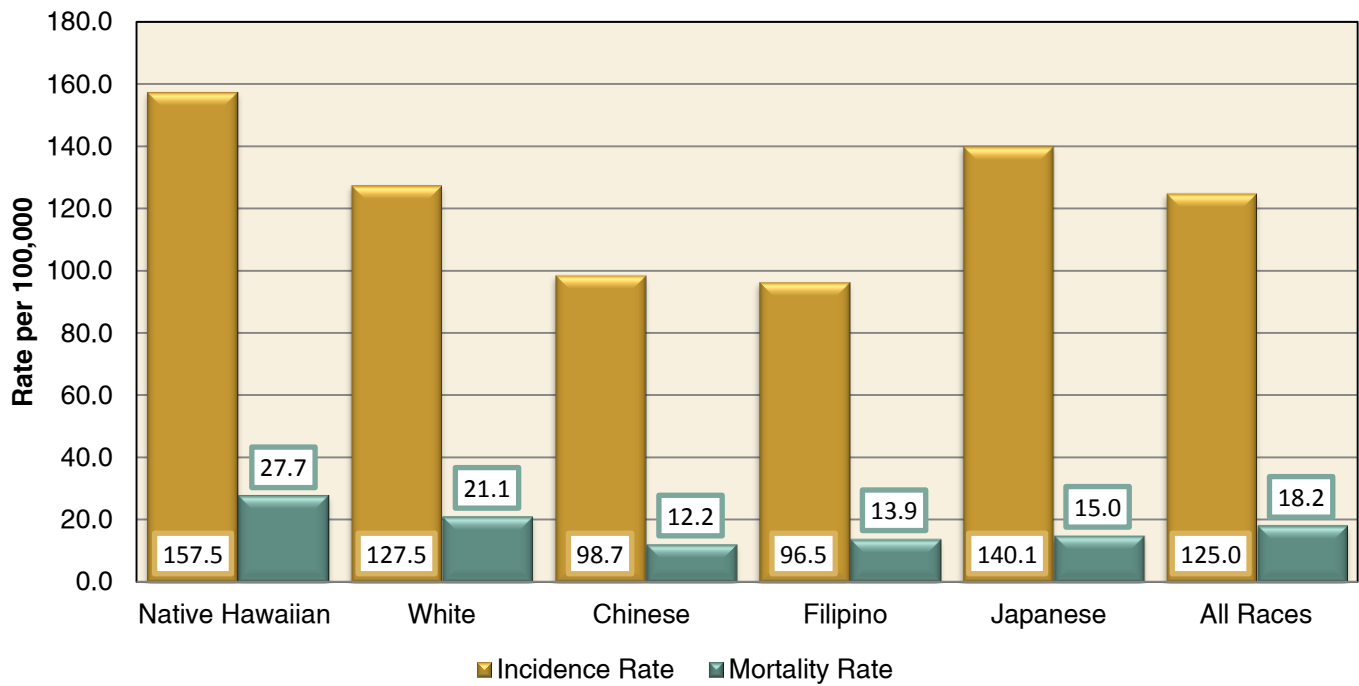

**Figure 7.75a Trends in Female Breast Cancer Incidence Rates by Race-Ethnicity in Hawai'i: 1975-2005**

**Figure 7.75b Trends in Female Breast Cancer Mortality Rates by Race-Ethnicity in Hawai'i: 1975-2005**

Source: Hawai'i State. University of Hawai'i. Cancer Research Center of Hawai'i. Hawai'i Cancer Facts & Figures 2010.

**Figure 7.75c Female Breast Cancer Incidence and Mortality Rates by Race-Ethnicity in Hawai'i: 2000-2005**