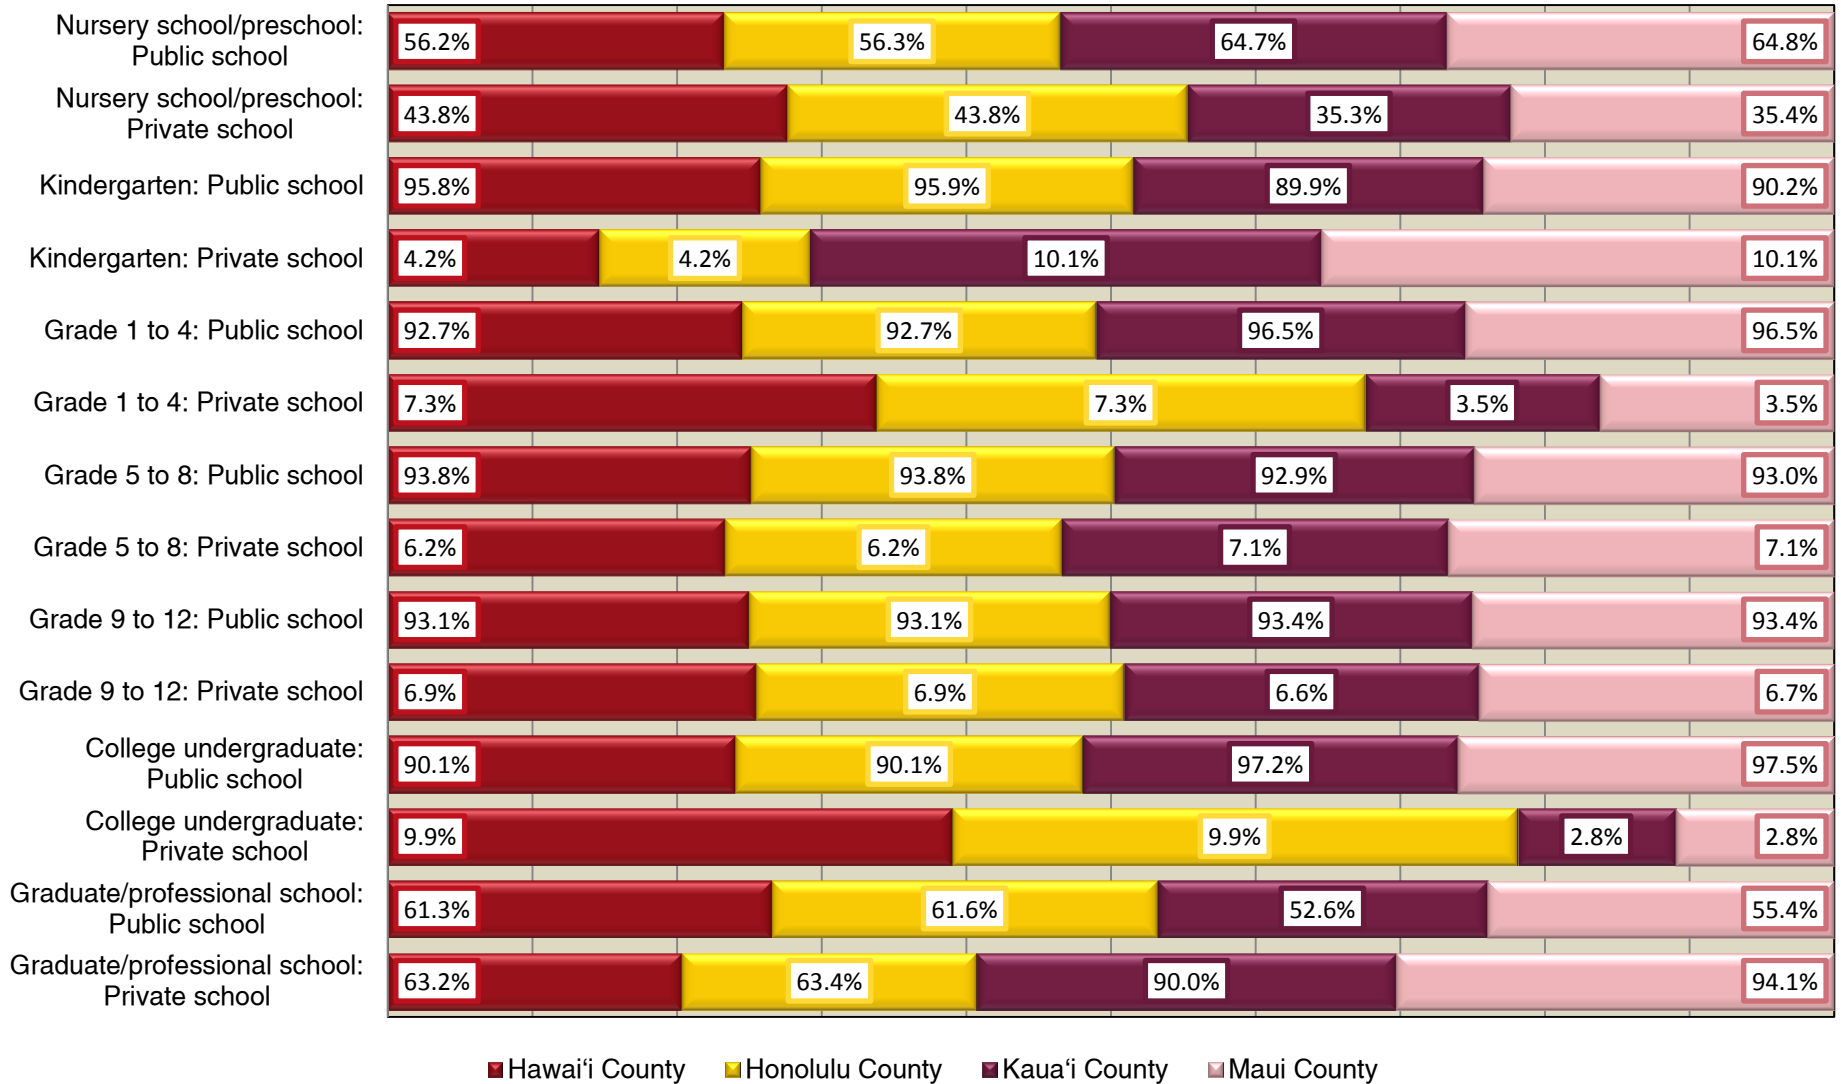

**Table 4.56 Native Hawaiian Students in Public and Private Schools by County in Hawai'i: 2000**

Source: US. Bureau of the Census. Census 2000 Summary File 4 (SF 4) (April 29, 2003)