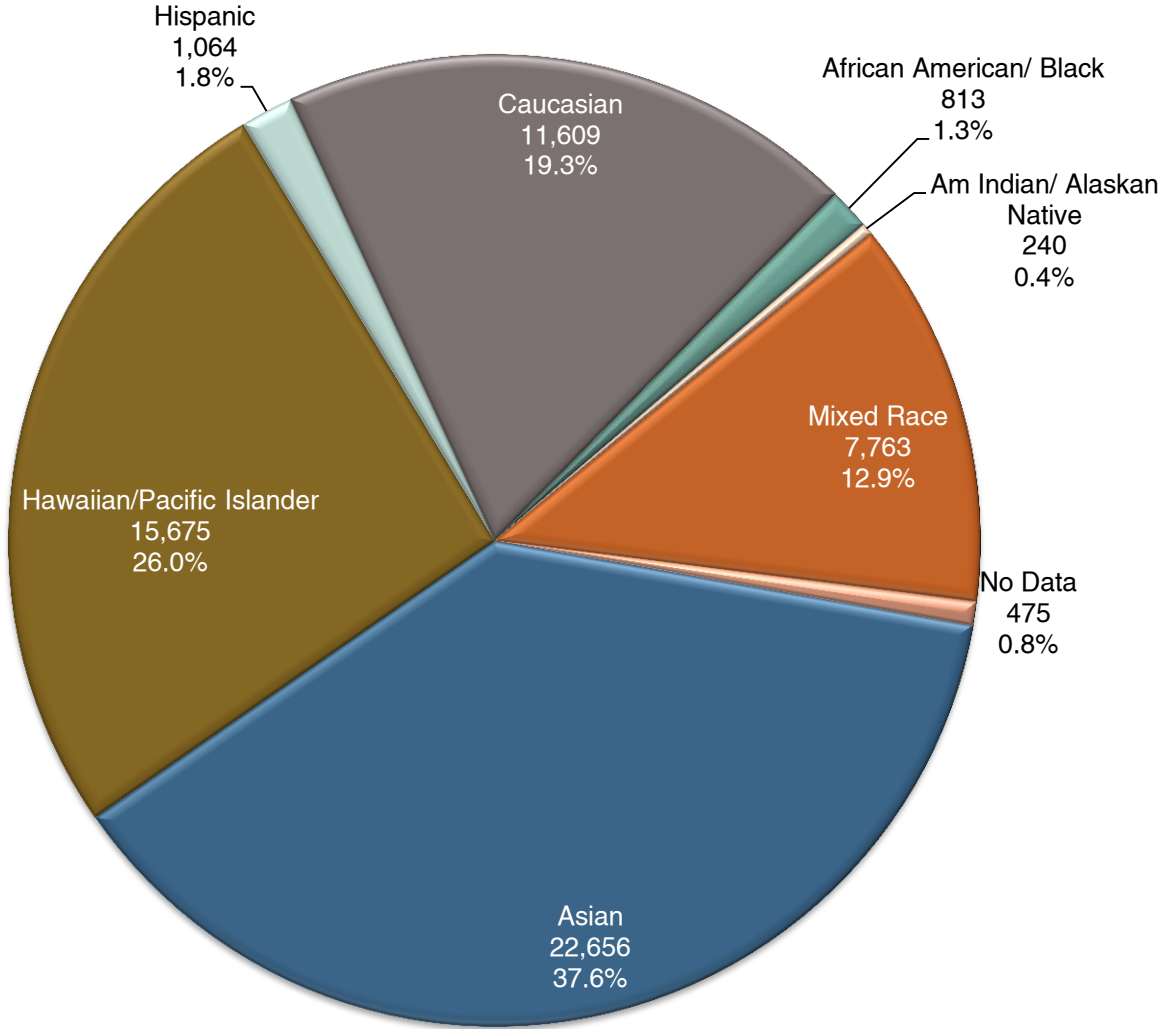

Figure 4.41 Race-Ethnicity Distribution of Students in the University of Hawai'i System: Fall 2012

Source: University of Hawai'i, Institutional Research Office, Fall Enrollment Report. Enrollment Table 4 Selected Student Characteristics.