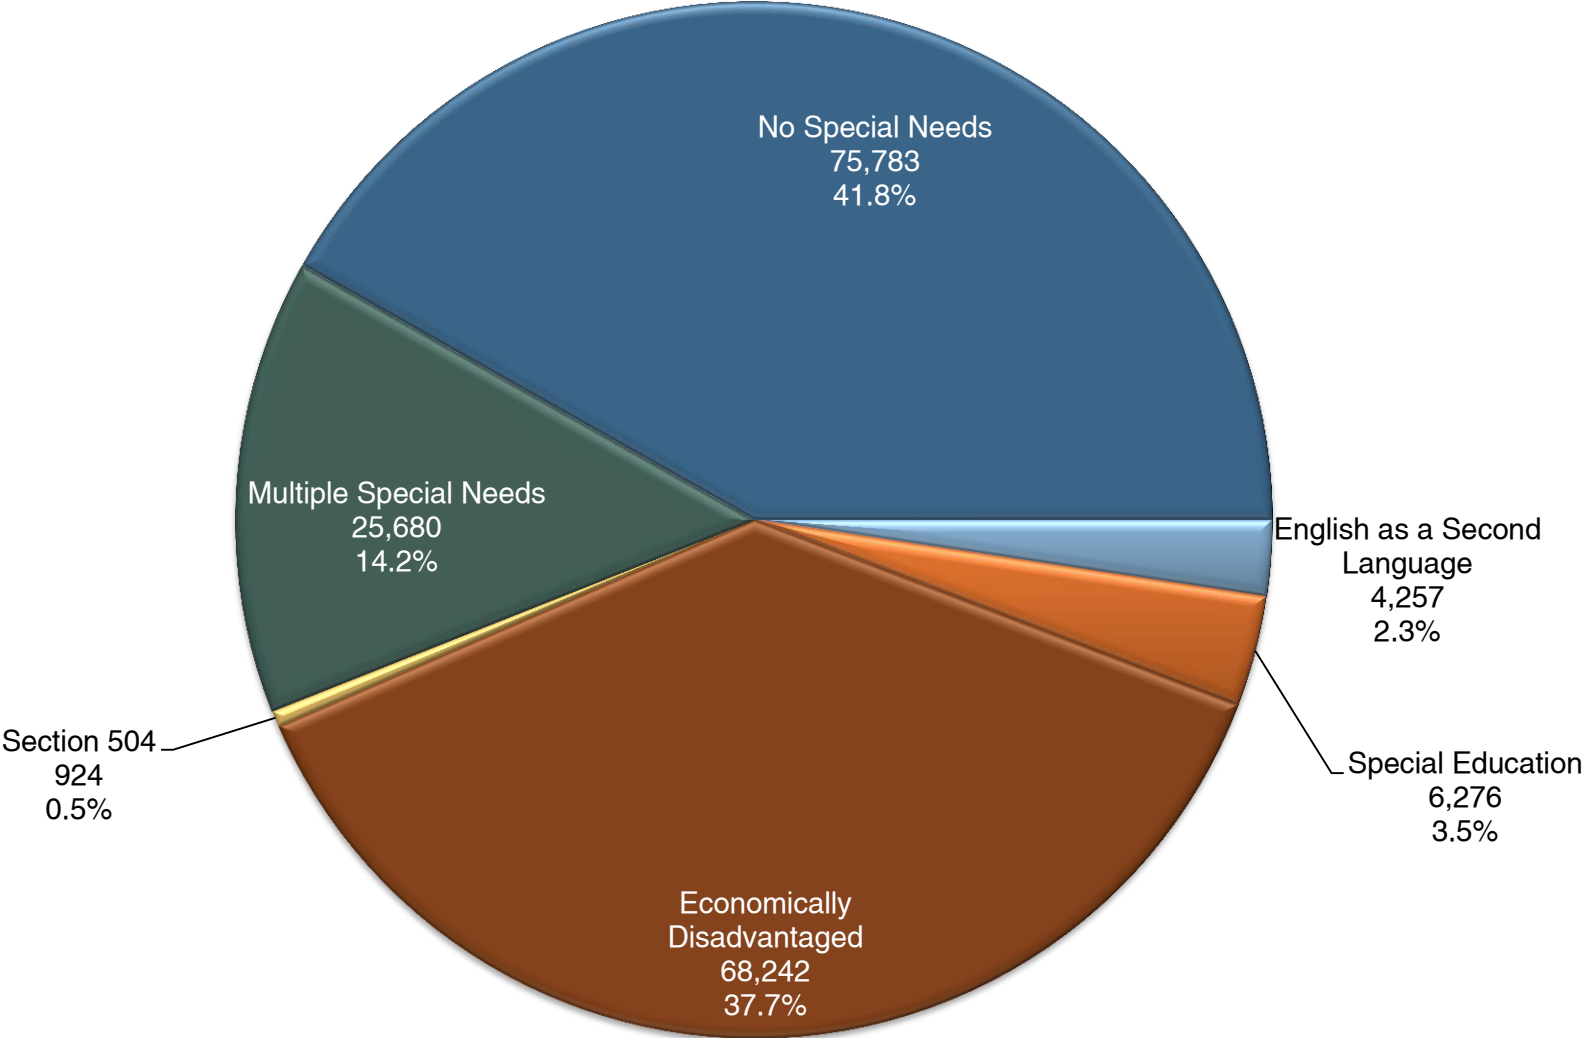

Figure 4.04 Public School Special Needs Students in Hawai'i: SY 2011-12

Source: Hawai'i State, Department of Education. Superintendent's Annual Report.