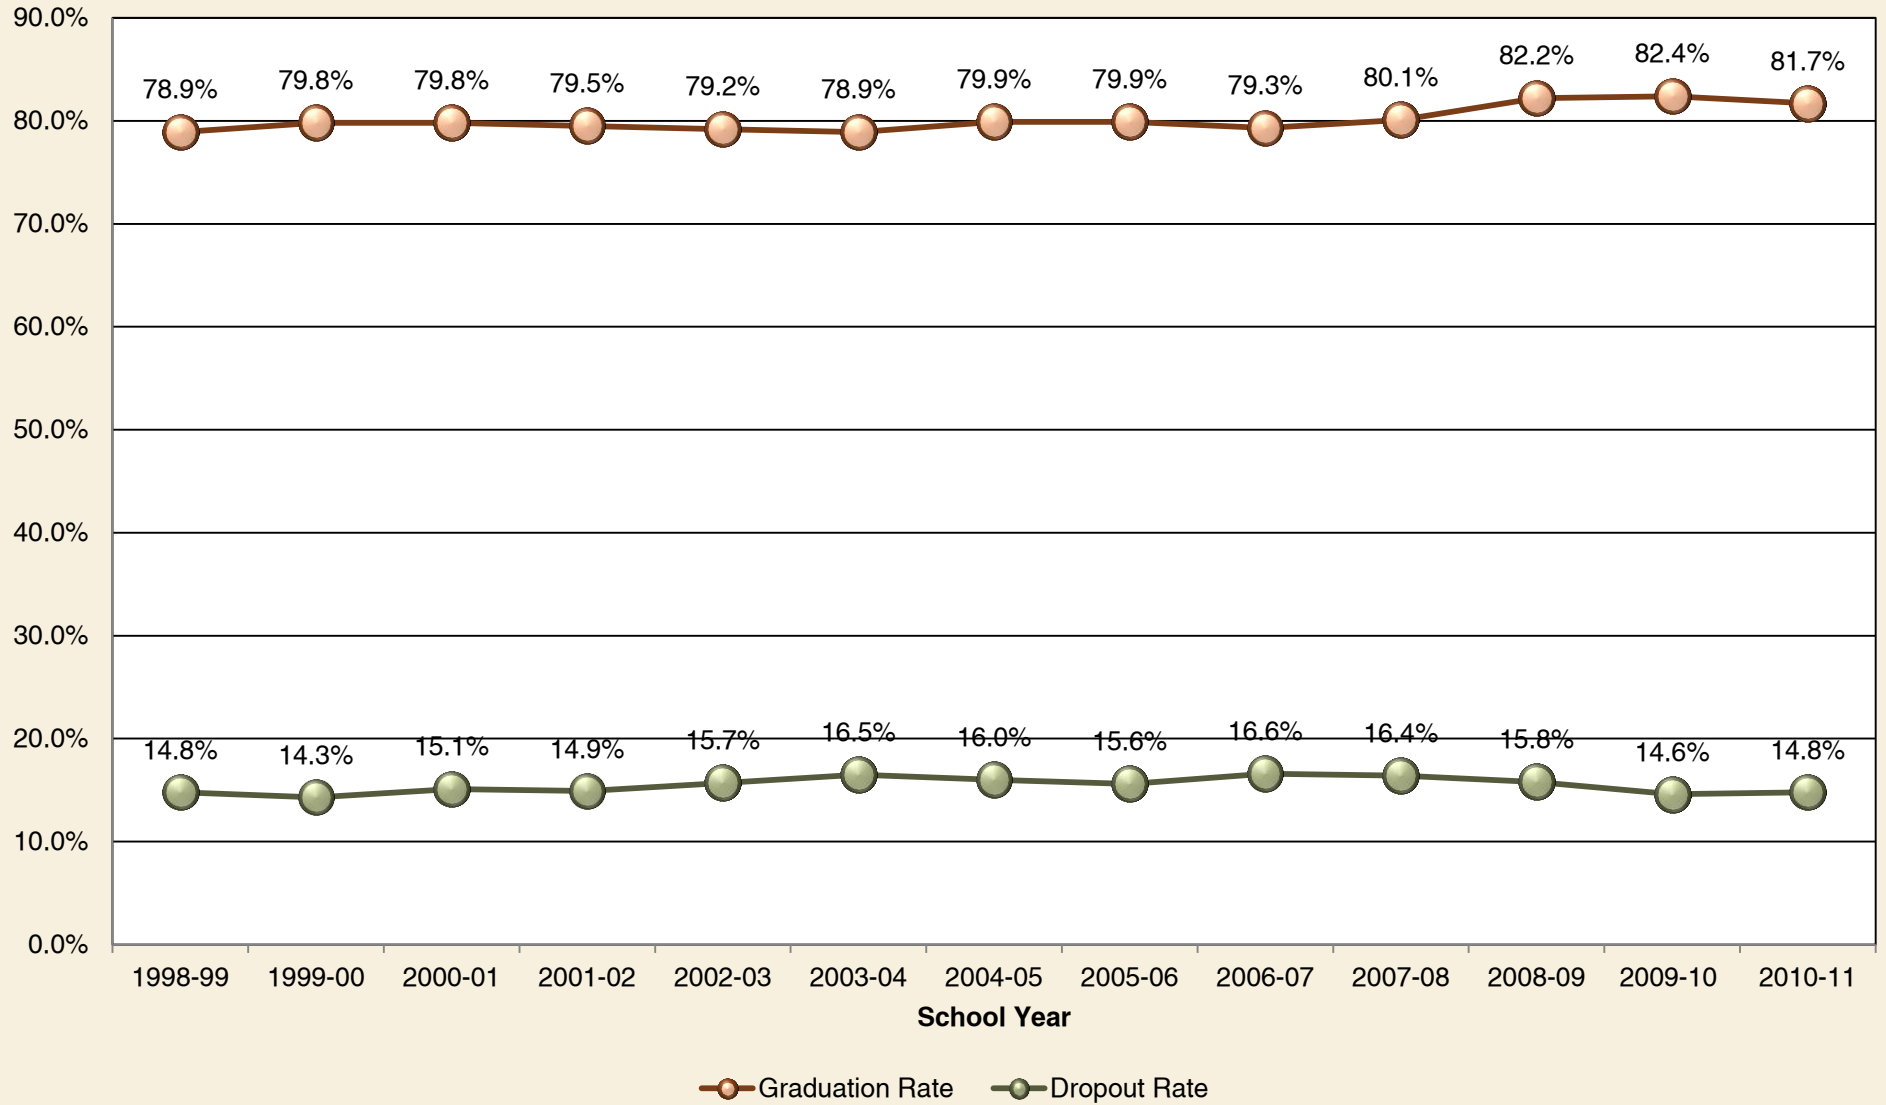

**Figure 4.03: Public School Four Year Graduation and Dropout Rates in Hawai'i: 1998-1999 to 2010-2011**

Source: Hawai'i State, Department of Education. Superintendent's Annual Report.