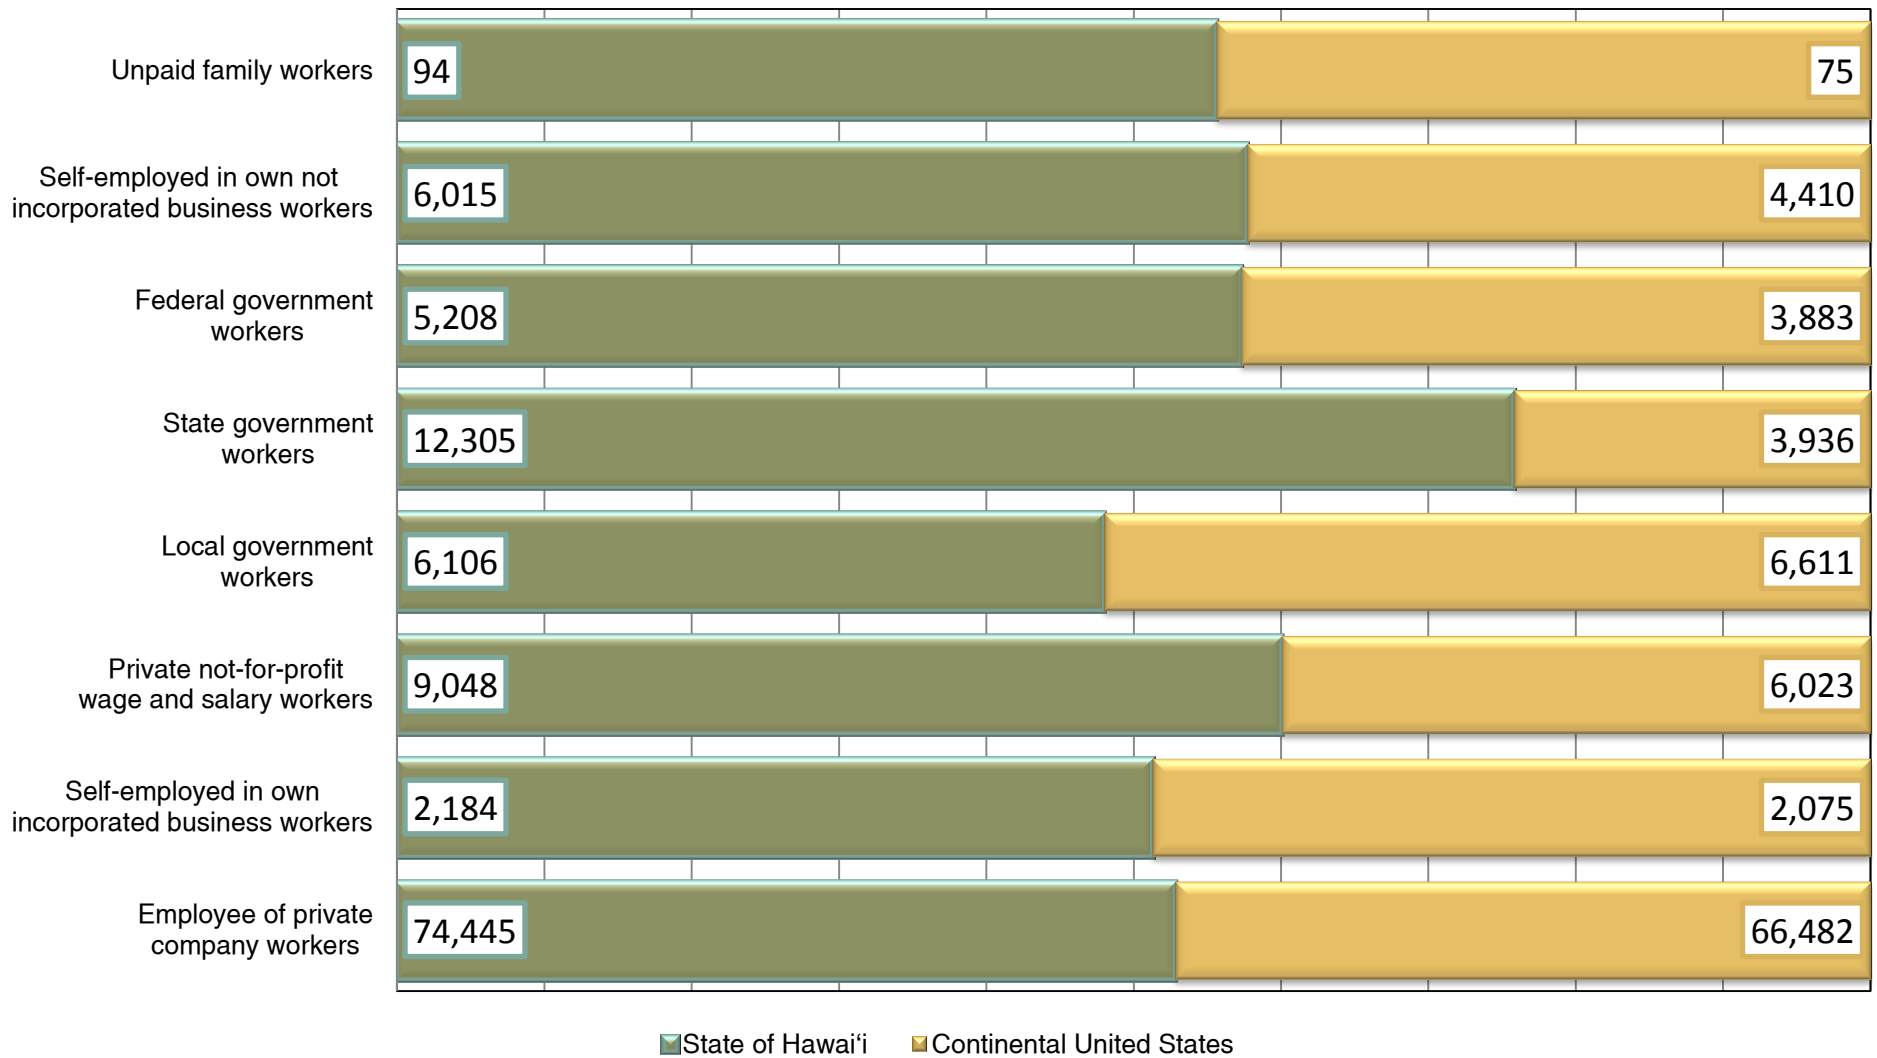

Figure 2.07 Class of Worker Among Native Hawaiians: 2006-2010

Source: US Census Bureau. 2006-2010 American Community Survey Selected Population Tables. B24080: Sex by Class of Worker for the Civilian Employed Population 16 Years and over