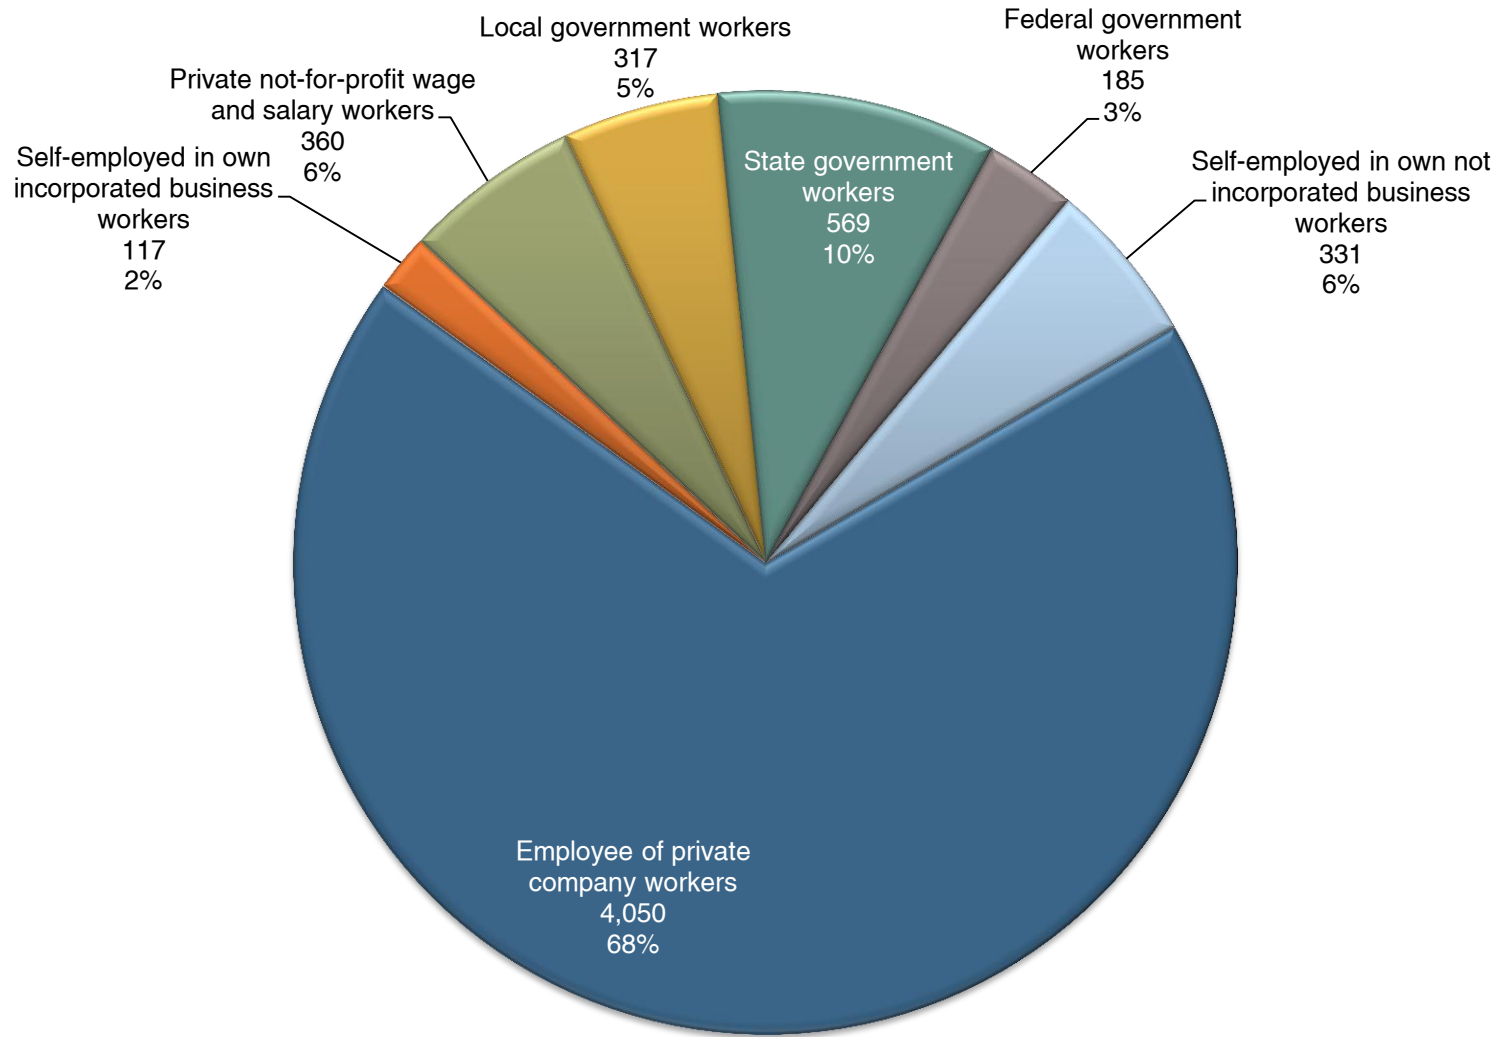

Figure 2.06a Class of Worker Among Native Hawaiians, State of Hawai'i: 2006-2010

Figure 2.06b Class of Worker Among Native Hawaiians, Hawai'i County: 2006-2010

Figure 2.06c Class of Worker Among Native Hawaiians, Honolulu County: 2006-2010

Figure 2.06d Class of Worker Among Native Hawaiians, Kaua'i County: 2006-2010

Figure 2.06e Class of Worker Among Native Hawaiians, Maui County: 2006-2010