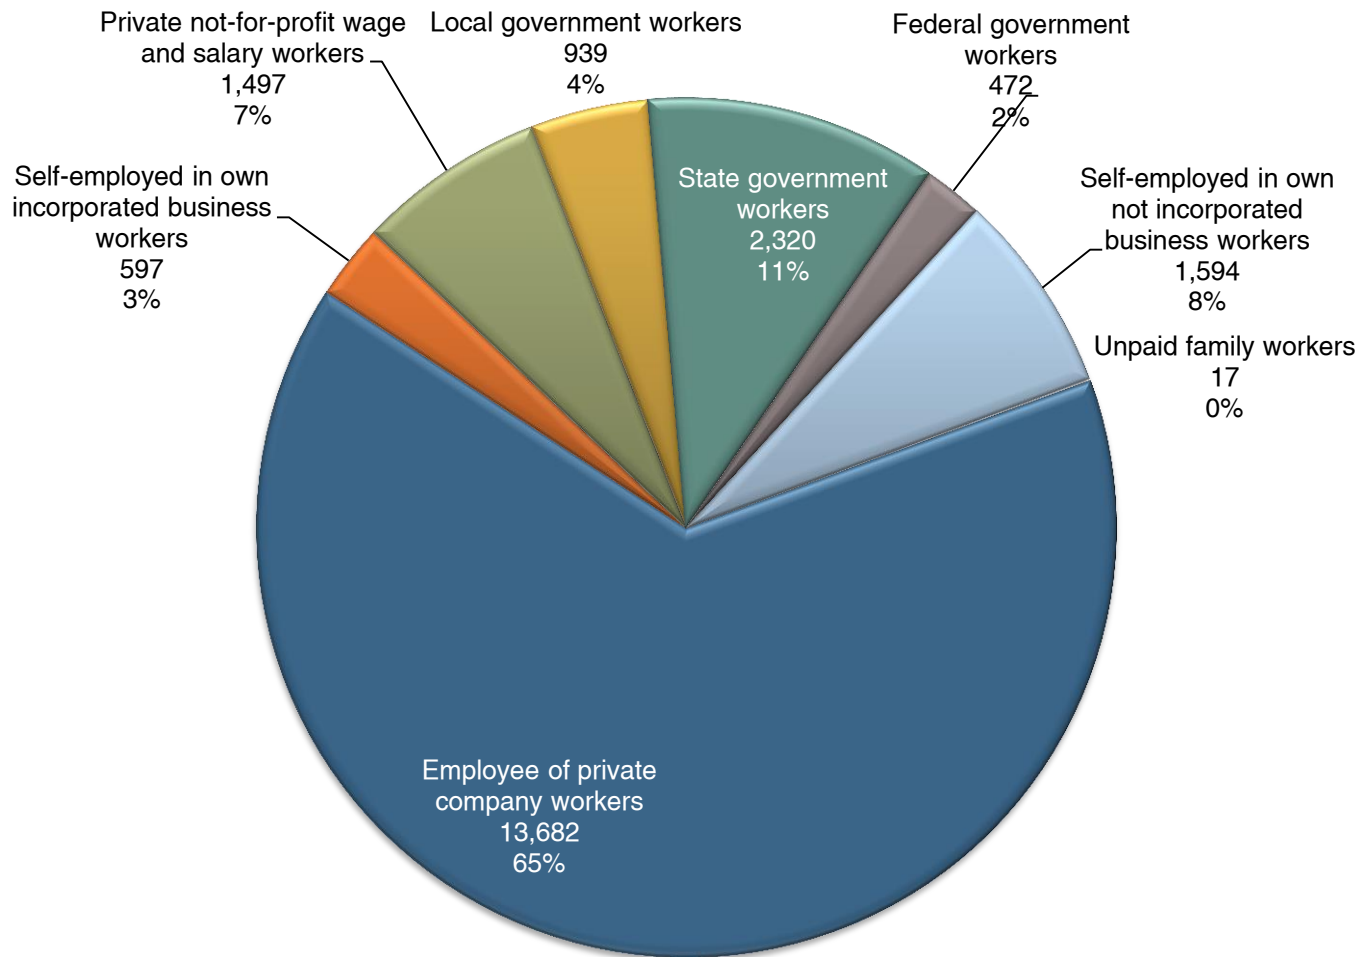

Figure 2.06a Class of Worker Among Native Hawaiians, State of Hawai'i: 2006-2010

Figure 2.06b Class of Worker Among Native Hawaiians, Hawai'i County: 2006-2010

Figure 2.06c Class of Worker Among Native Hawaiians, Honolulu County: 2006-2010

Figure 2.06d Class of Worker Among Native Hawaiians, Kaua'i County: 2006-2010

Figure 2.06e Class of Worker Among Native Hawaiians, Maui County: 2006-2010