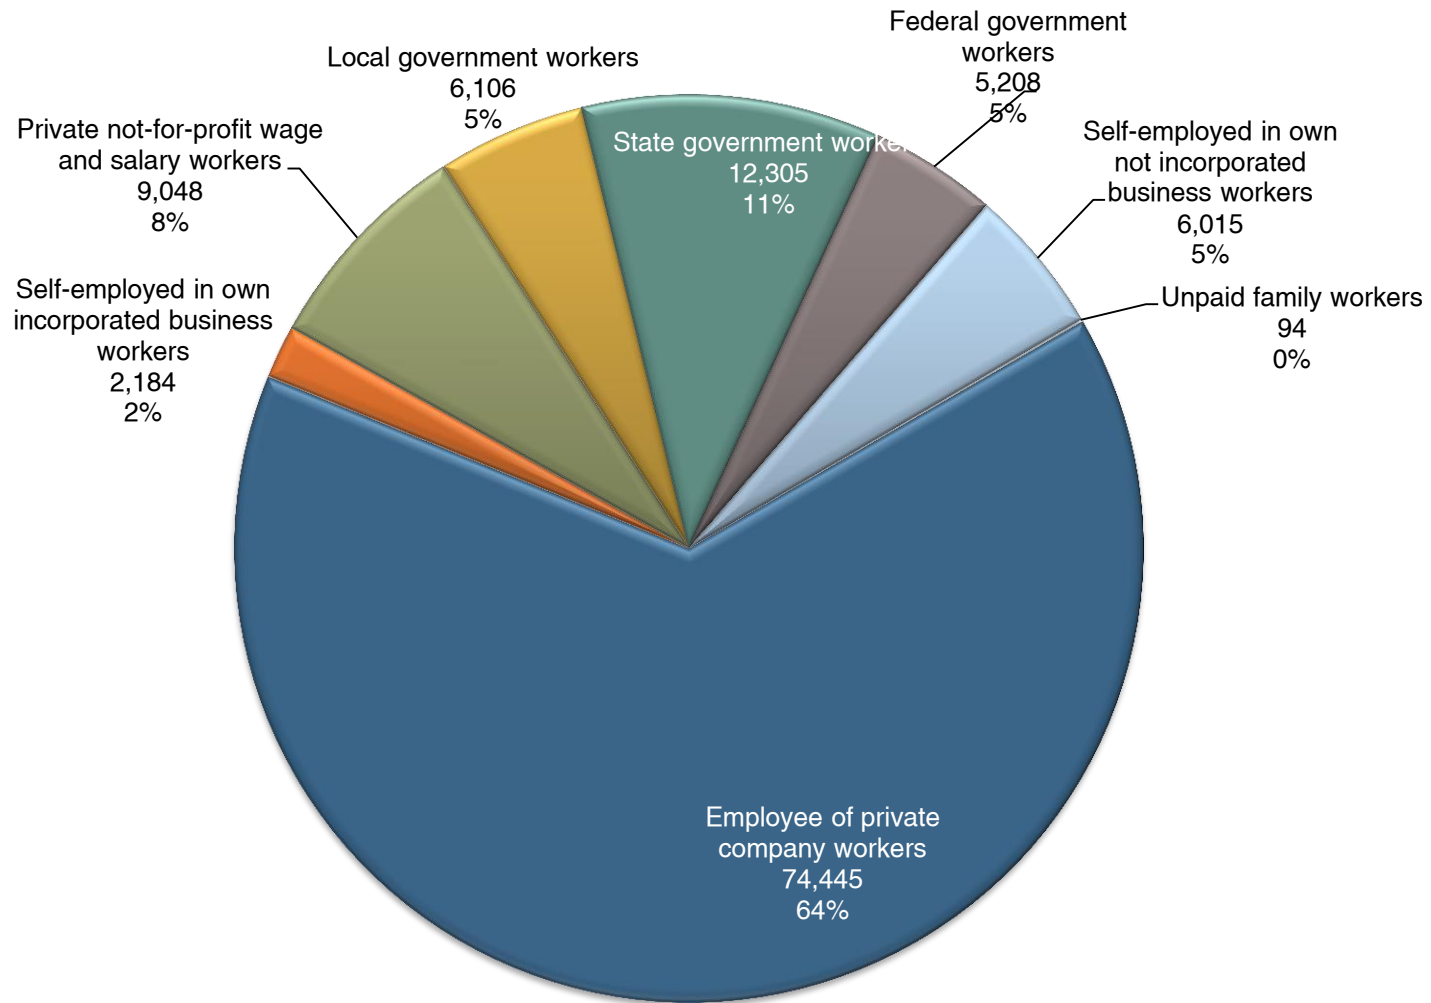

Figure 2.06a Class of Worker Among Native Hawaiians, State of Hawai'i: 2006-2010

Figure 2.06b Class of Worker Among Native Hawaiians, Hawai'i County: 2006-2010

Figure 2.06c Class of Worker Among Native Hawaiians, Honolulu County: 2006-2010

Figure 2.06d Class of Worker Among Native Hawaiians, Kaua'i County: 2006-2010

Figure 2.06e Class of Worker Among Native Hawaiians, Maui County: 2006-2010