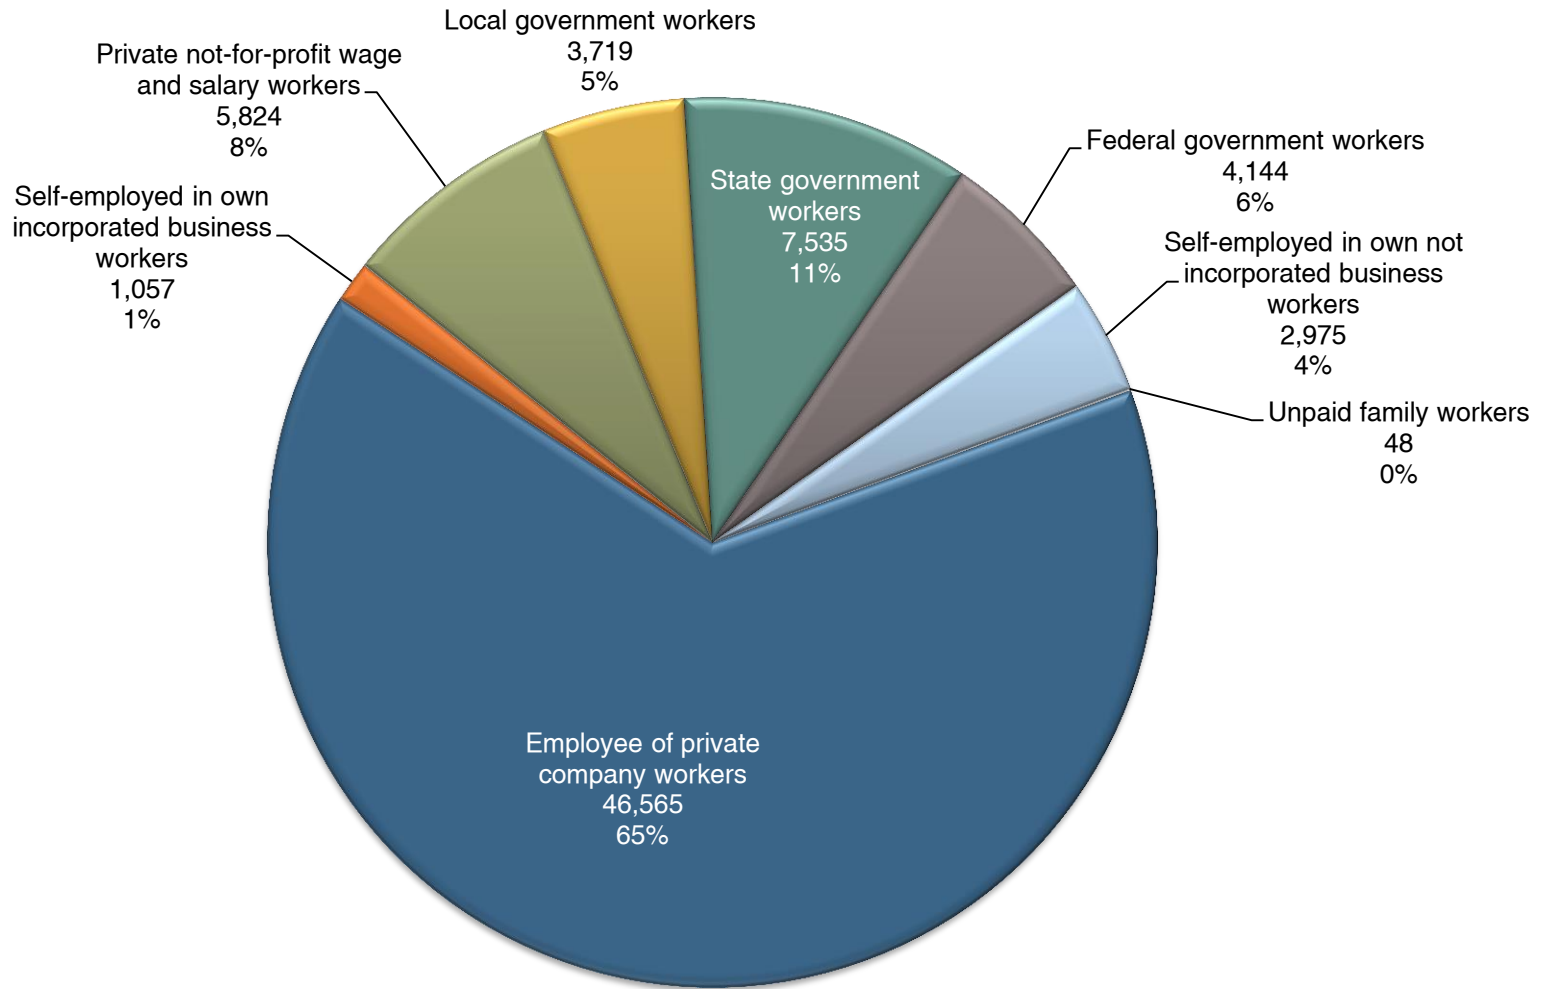

Figure 2.06a Class of Worker Among Native Hawaiians, State of Hawai'i: 2006-2010

Figure 2.06b Class of Worker Among Native Hawaiians, Hawai'i County: 2006-2010

Figure 2.06c Class of Worker Among Native Hawaiians, Honolulu County: 2006-2010

Figure 2.06d Class of Worker Among Native Hawaiians, Kaua'i County: 2006-2010

Figure 2.06e Class of Worker Among Native Hawaiians, Maui County: 2006-2010