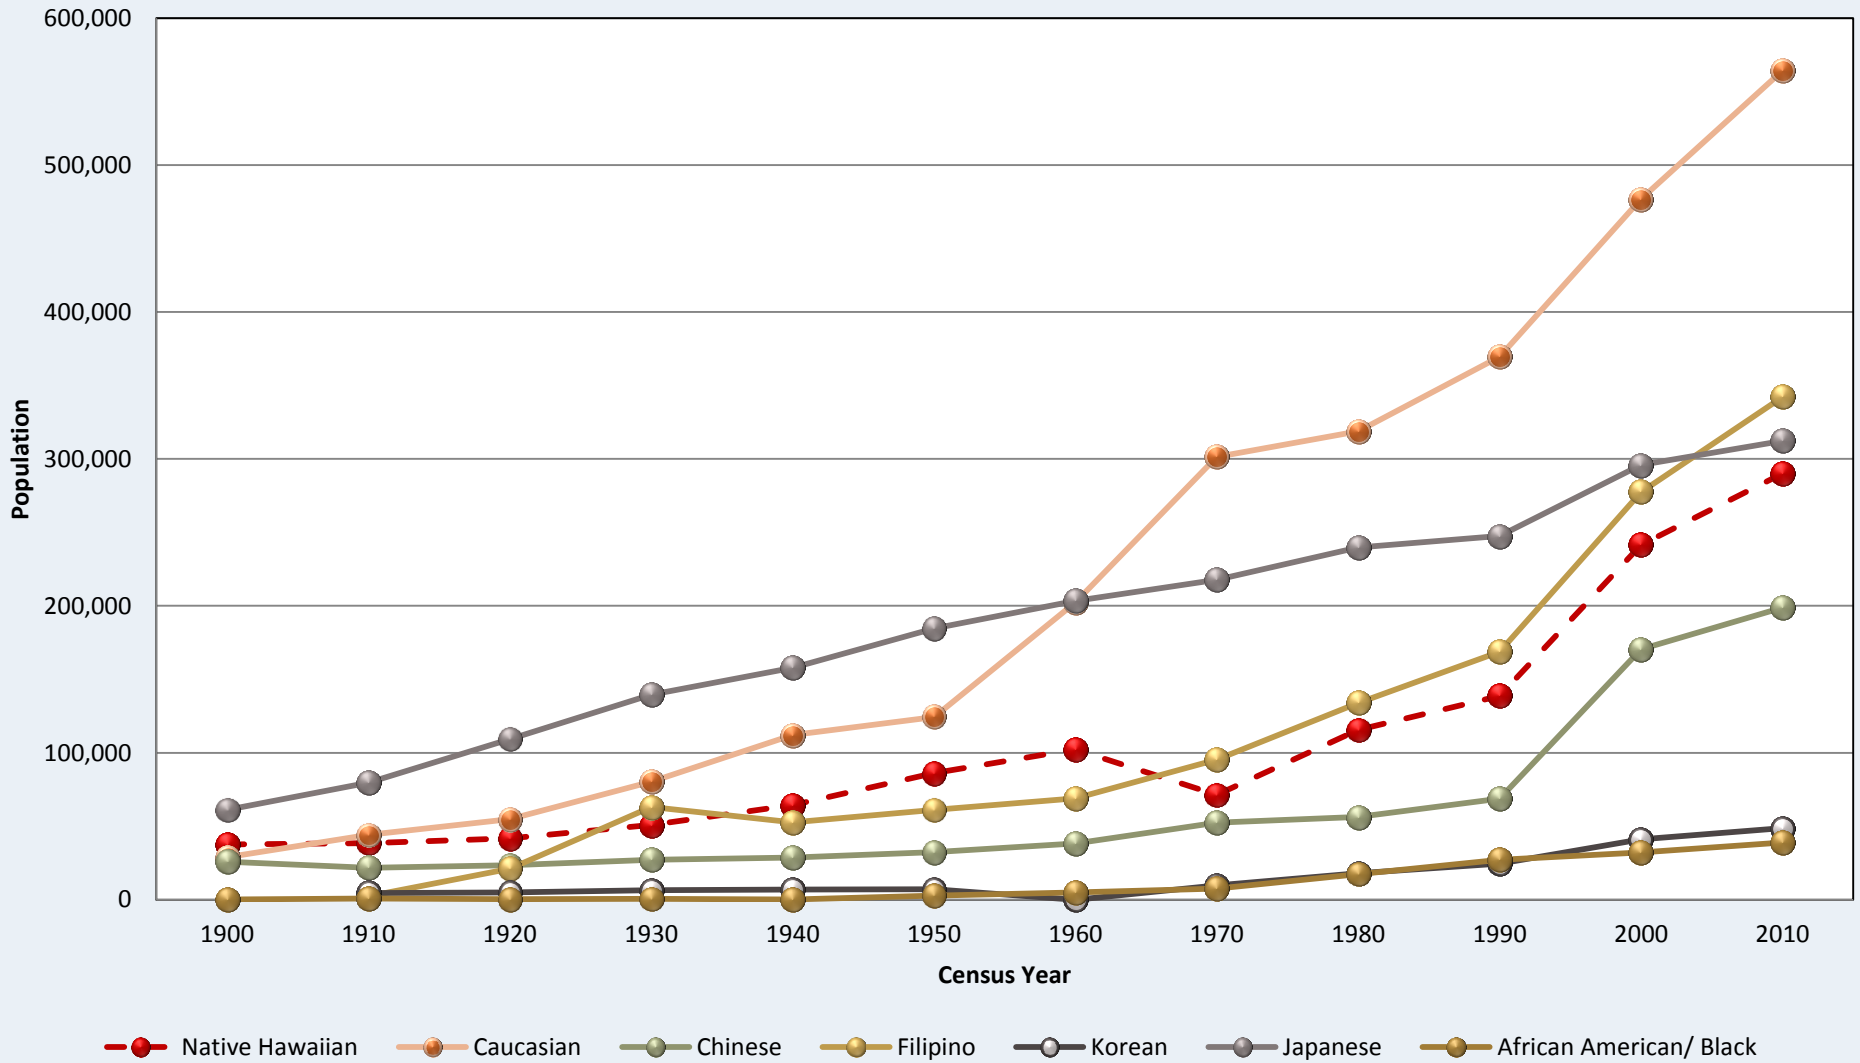

**Figure POP-05: Population of Hawai'i by Race-Ethnicity in Hawai'i: U.S.  
Census 1900-2010**

**Source:** Robert C. Schmitt, *Demographic Statistics of Hawaii: 1778-1965*. (Honolulu, 1968). U.S., Bureau of the Census. 1970, 1980, 1990 *Census of Population. General Population Characteristic*. (Washington, D.C.), U.S., Bureau of the Census. *Census 2000 Summary File 4 (SF 4)* (April 29, 2003), U.S. Bureau of the Census. *Census 2010 Summary File 2 (SF 2)* (February 23, 2012).